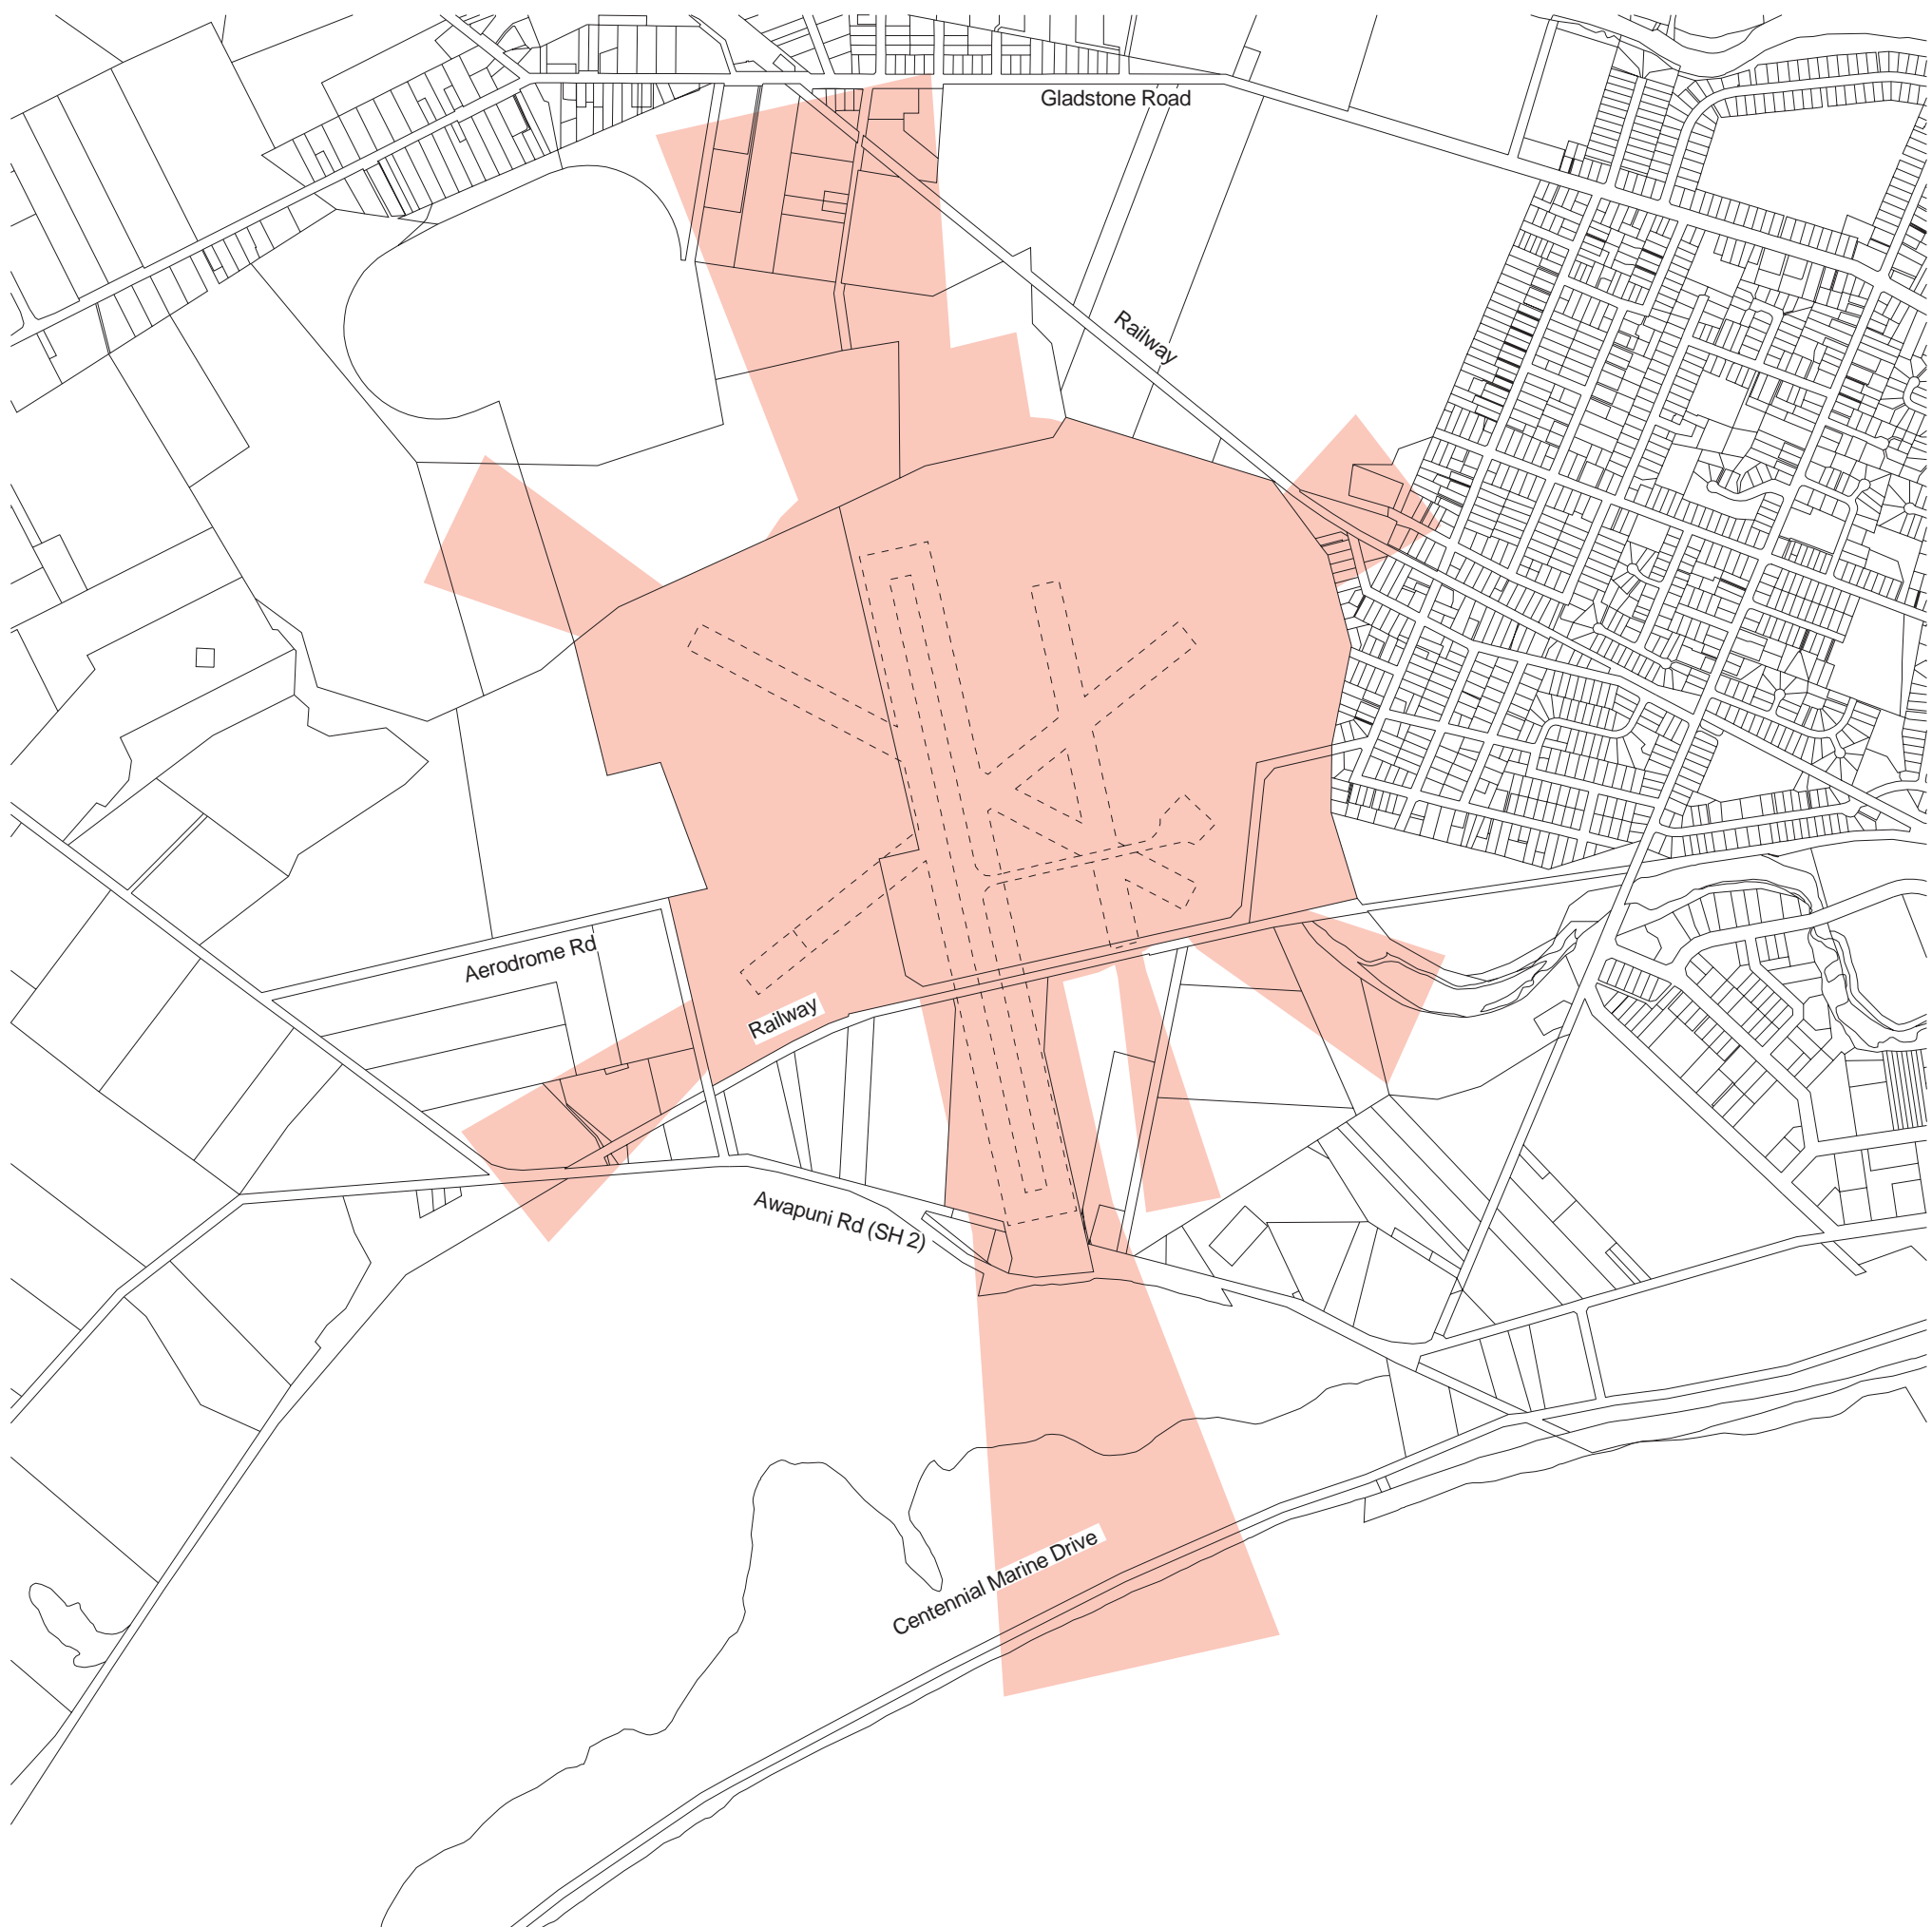

Airport Protection Overlay Area Map

Operative 31 January 2006

-  Airport Protection Overlay Area
-  Runway Outlines
-  Cadastral Boundaries