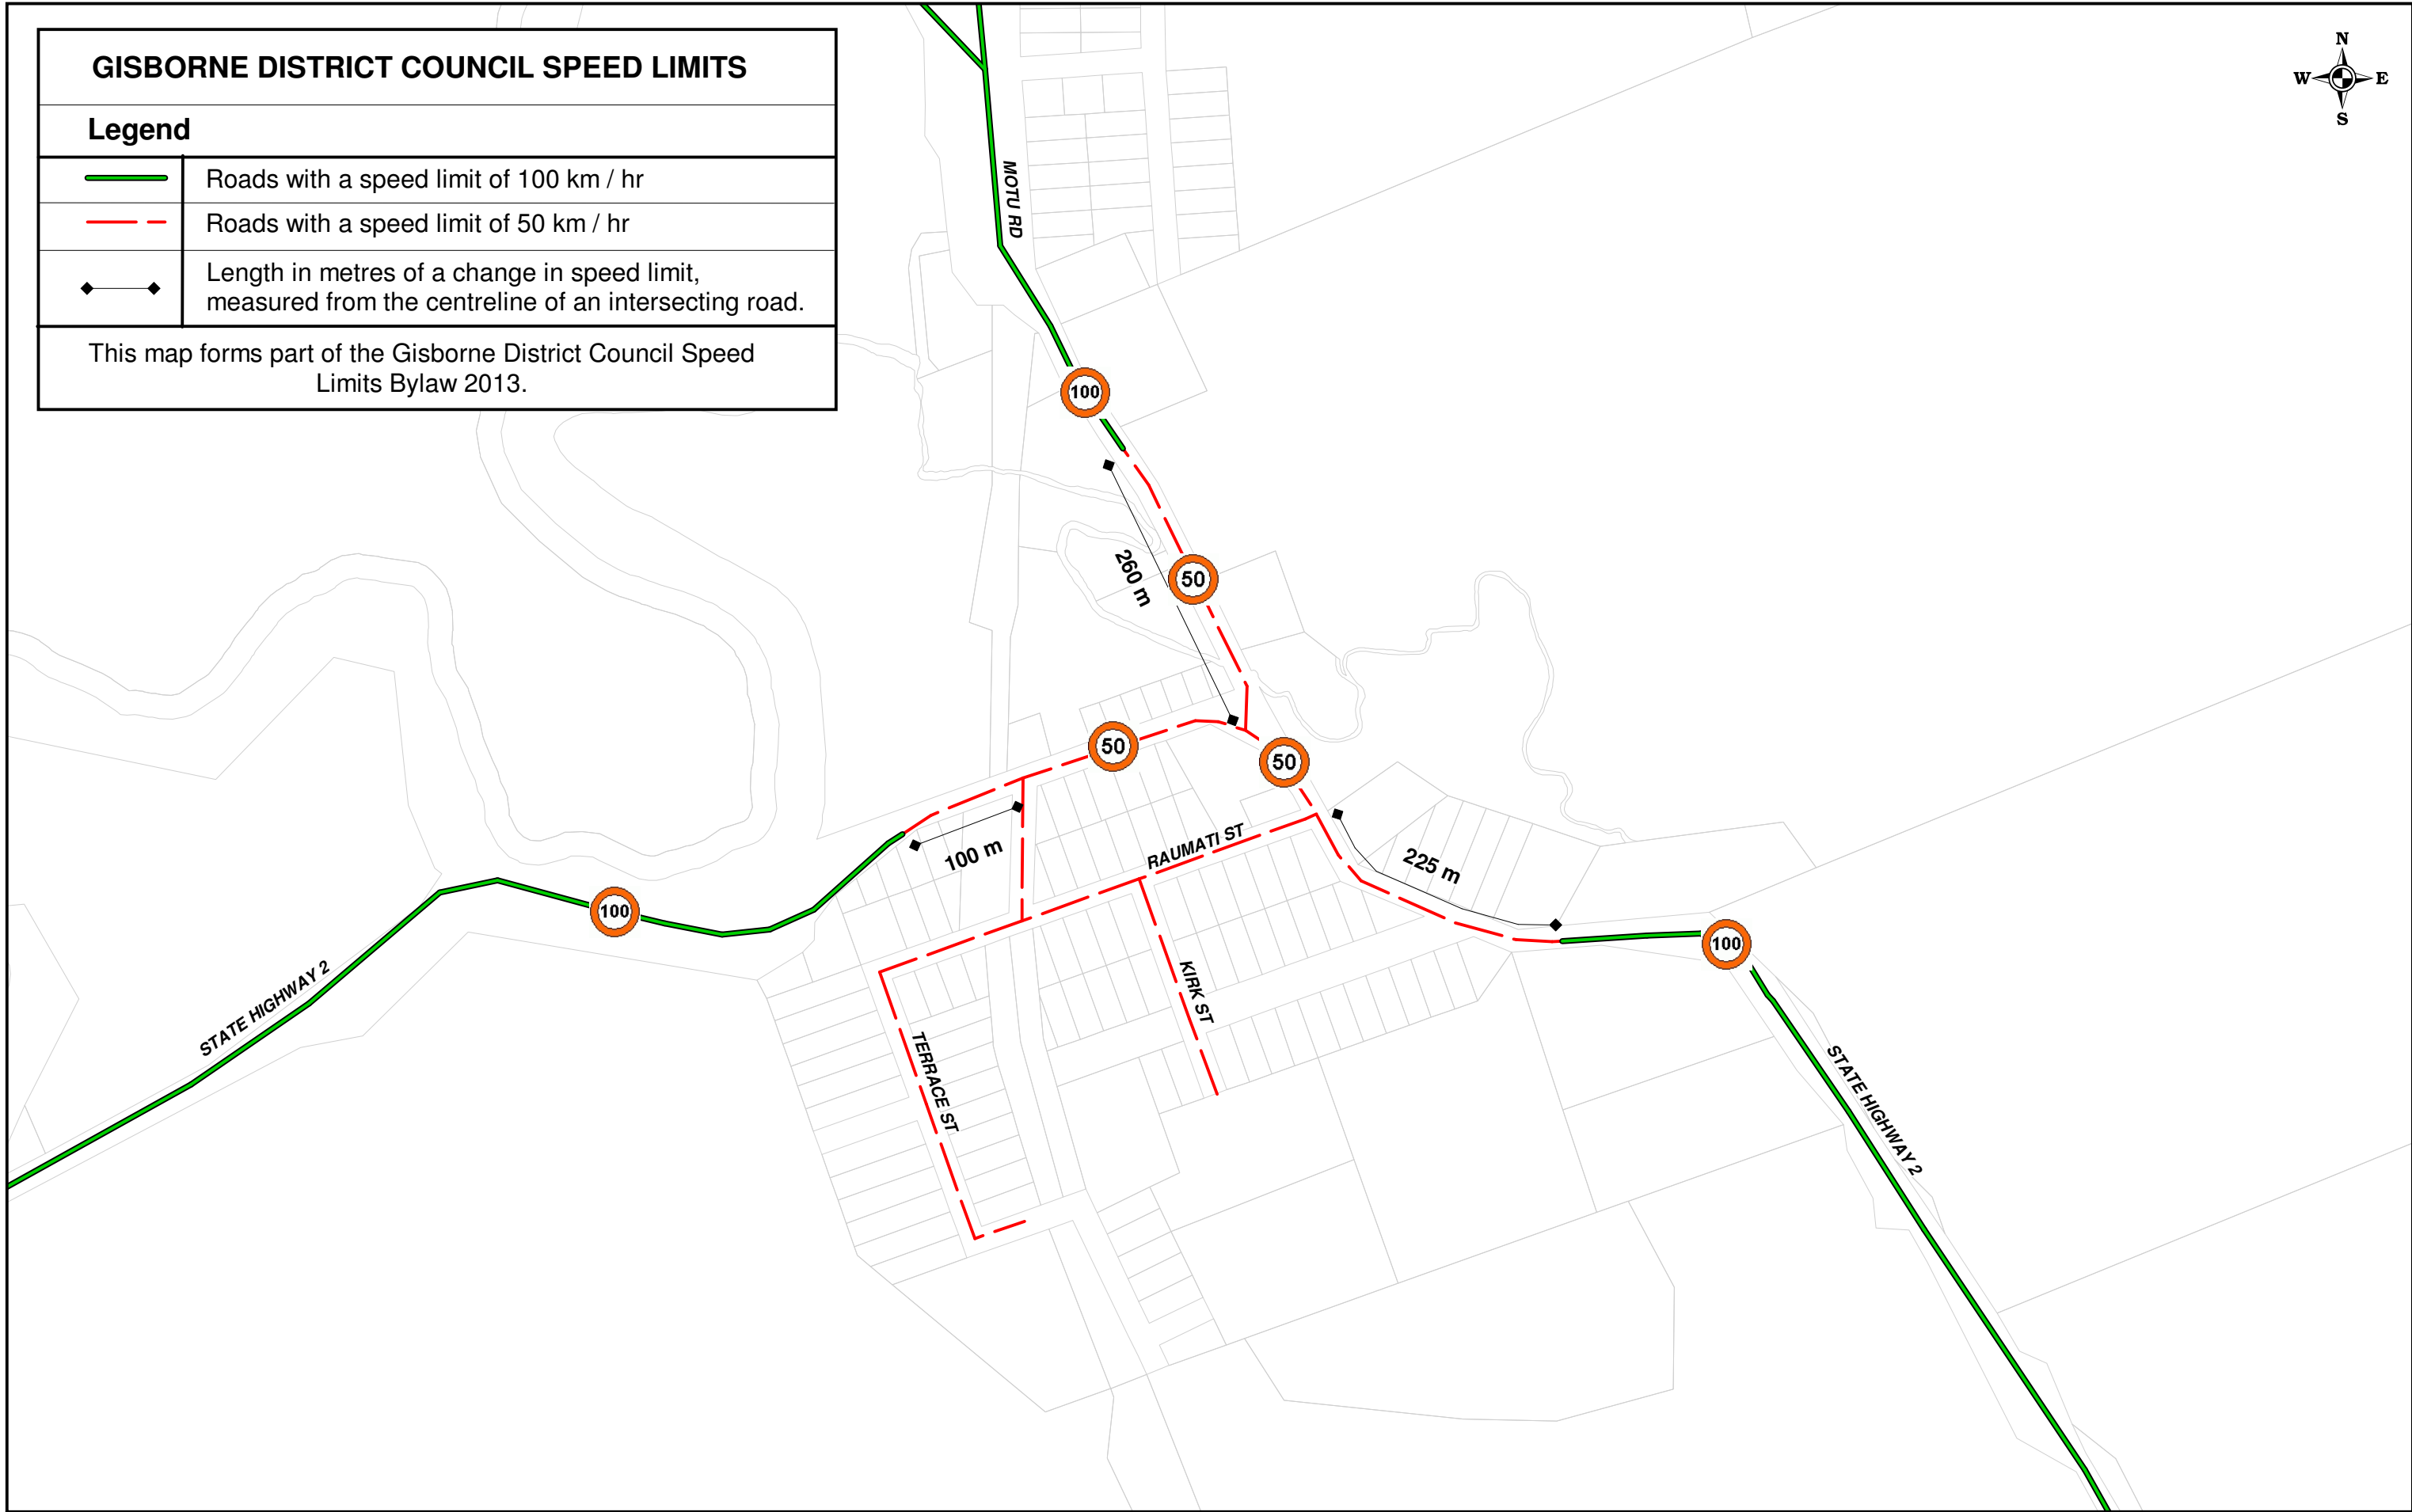

# GISBORNE DISTRICT COUNCIL SPEED LIMITS

## Legend

-  Roads with a speed limit of 100 km / hr
-  Roads with a speed limit of 50 km / hr
-  Length in metres of a change in speed limit, measured from the centreline of an intersecting road.

This map forms part of the Gisborne District Council Speed Limits Bylaw 2013.

### NOTE:

- 1) Speed Limits on the State Highways are not part of the Gisborne District Council Speed Limit Bylaw - Refer NZTA
- 2) This map is part of the Gisborne District Council Speed Limit Bylaws.

## GISBORNE DISTRICT COUNCIL SPEED RESTRICTIONS ZONES Matawai

SCALE

1 : 5000 (A3)

DATE

Printed 30/10/2013