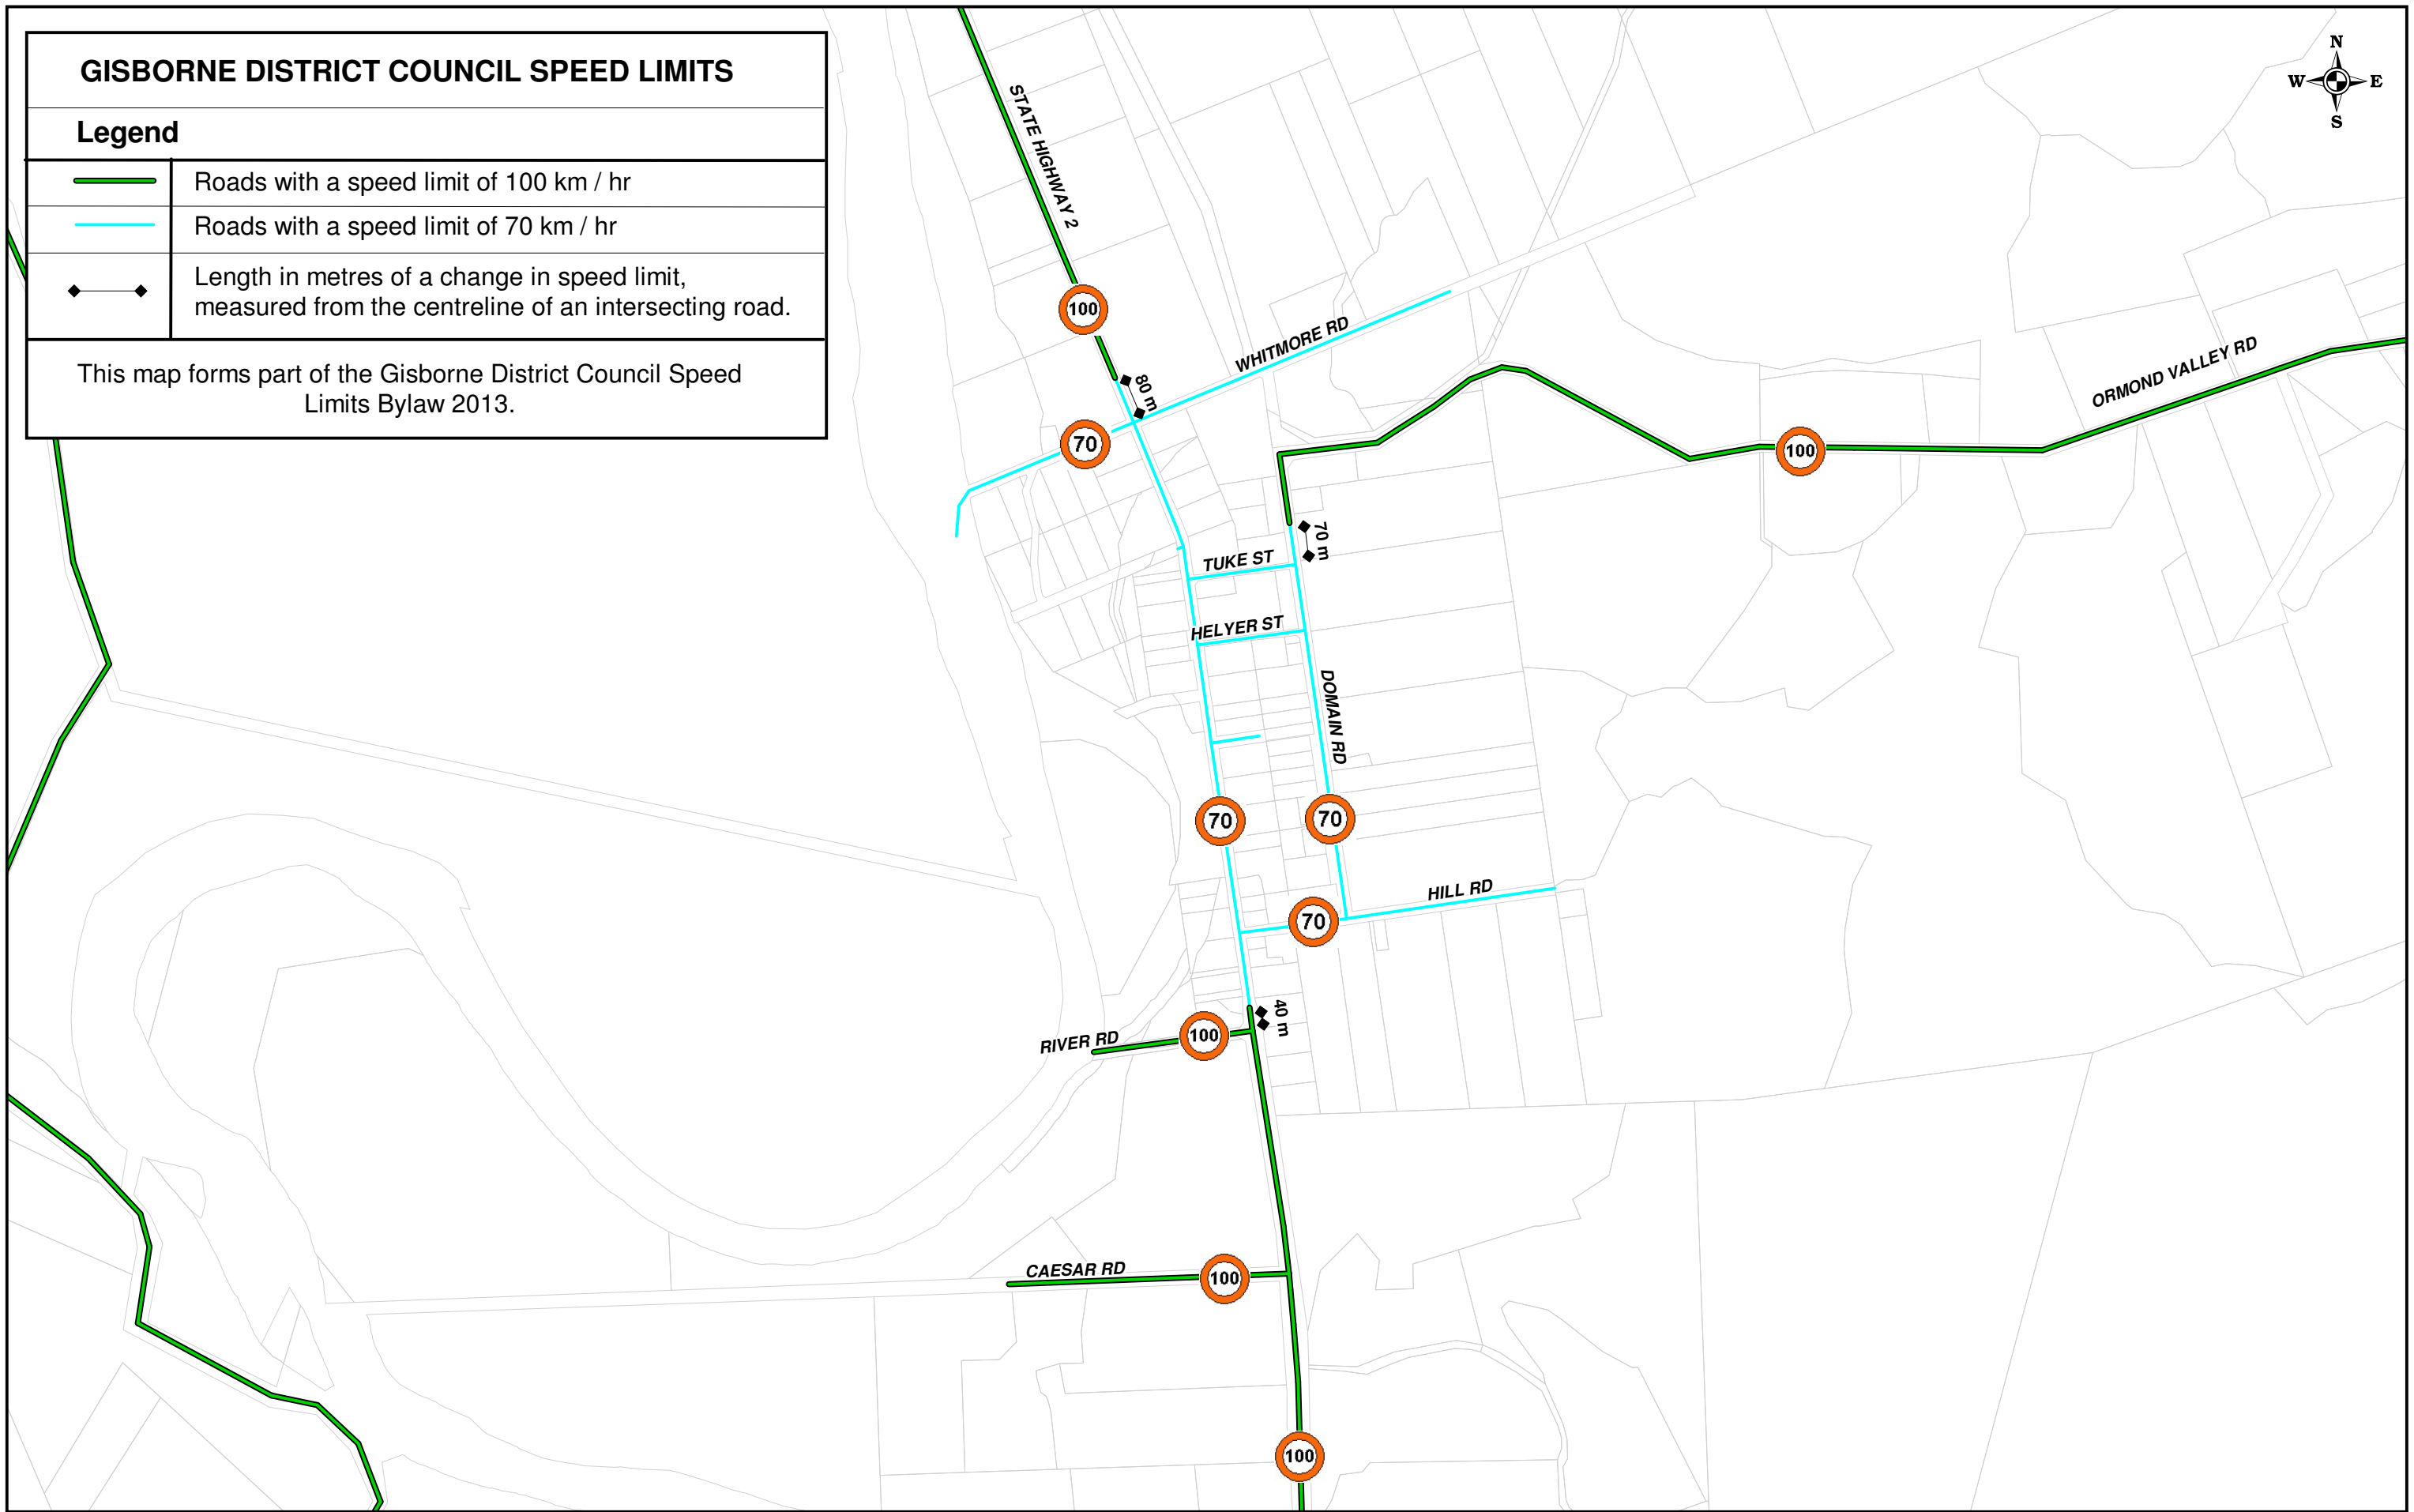

GISBORNE DISTRICT COUNCIL SPEED LIMITS

Legend

- Roads with a speed limit of 100 km / hr
- Roads with a speed limit of 70 km / hr
- ◆ Length in metres of a change in speed limit, measured from the centreline of an intersecting road.

This map forms part of the Gisborne District Council Speed Limits Bylaw 2013.

NOTE:

- 1) Speed Limits on the State Highways are not part of the Gisborne District Council Speed Limit Bylaw - Refer NZTA
- 2) This map is part of the Gisborne District Council Speed Limit Bylaws.

GISBORNE DISTRICT COUNCIL SPEED RESTRICTIONS ZONES Ormond

SCALE
1 : 10000

DATE
Printed 30/10/2013