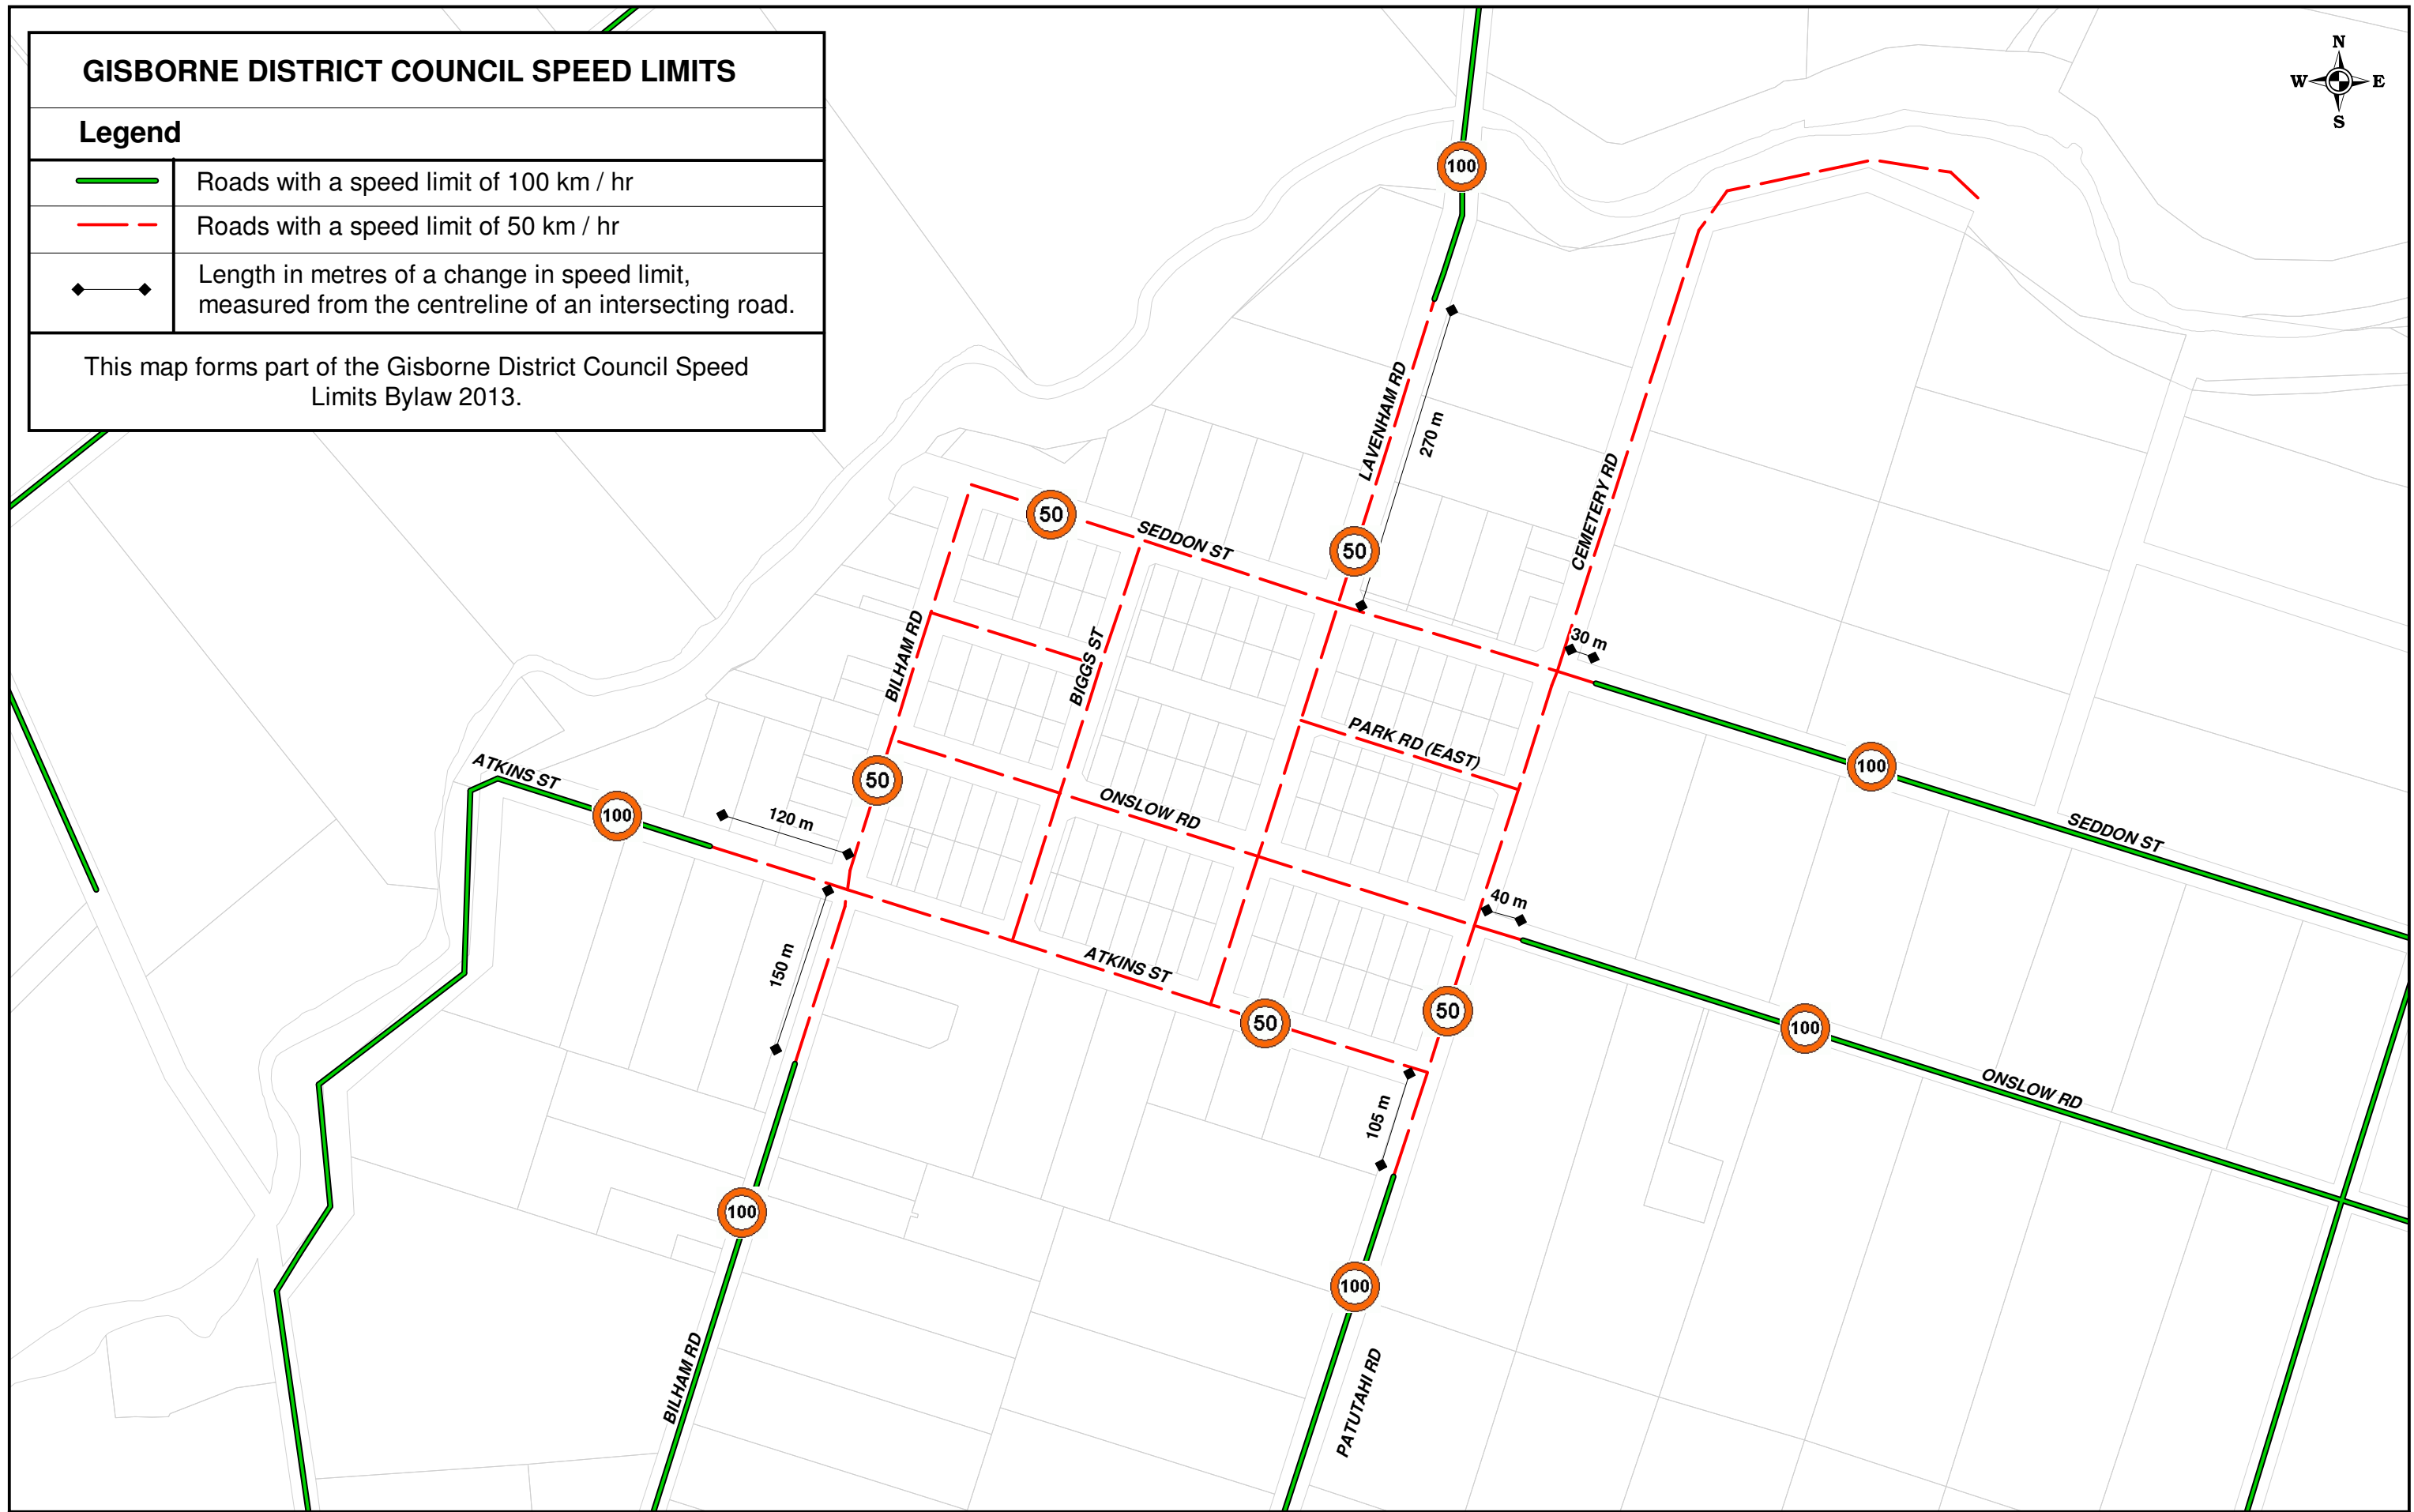

GISBORNE DISTRICT COUNCIL SPEED LIMITS

Legend

- Roads with a speed limit of 100 km / hr
- - - Roads with a speed limit of 50 km / hr
- ◆ Length in metres of a change in speed limit, measured from the centreline of an intersecting road.

This map forms part of the Gisborne District Council Speed Limits Bylaw 2013.

NOTE:

- 1) Speed Limits on the State Highways are not part of the Gisborne District Council Speed Limit Bylaw - Refer NZTA
- 2) This map is part of the Gisborne District Council Speed Limit Bylaws.

GISBORNE DISTRICT COUNCIL SPEED RESTRICTIONS ZONES Patutahi

SCALE
1 : 5000 (A3)

DATE
Printed 30/10/2013