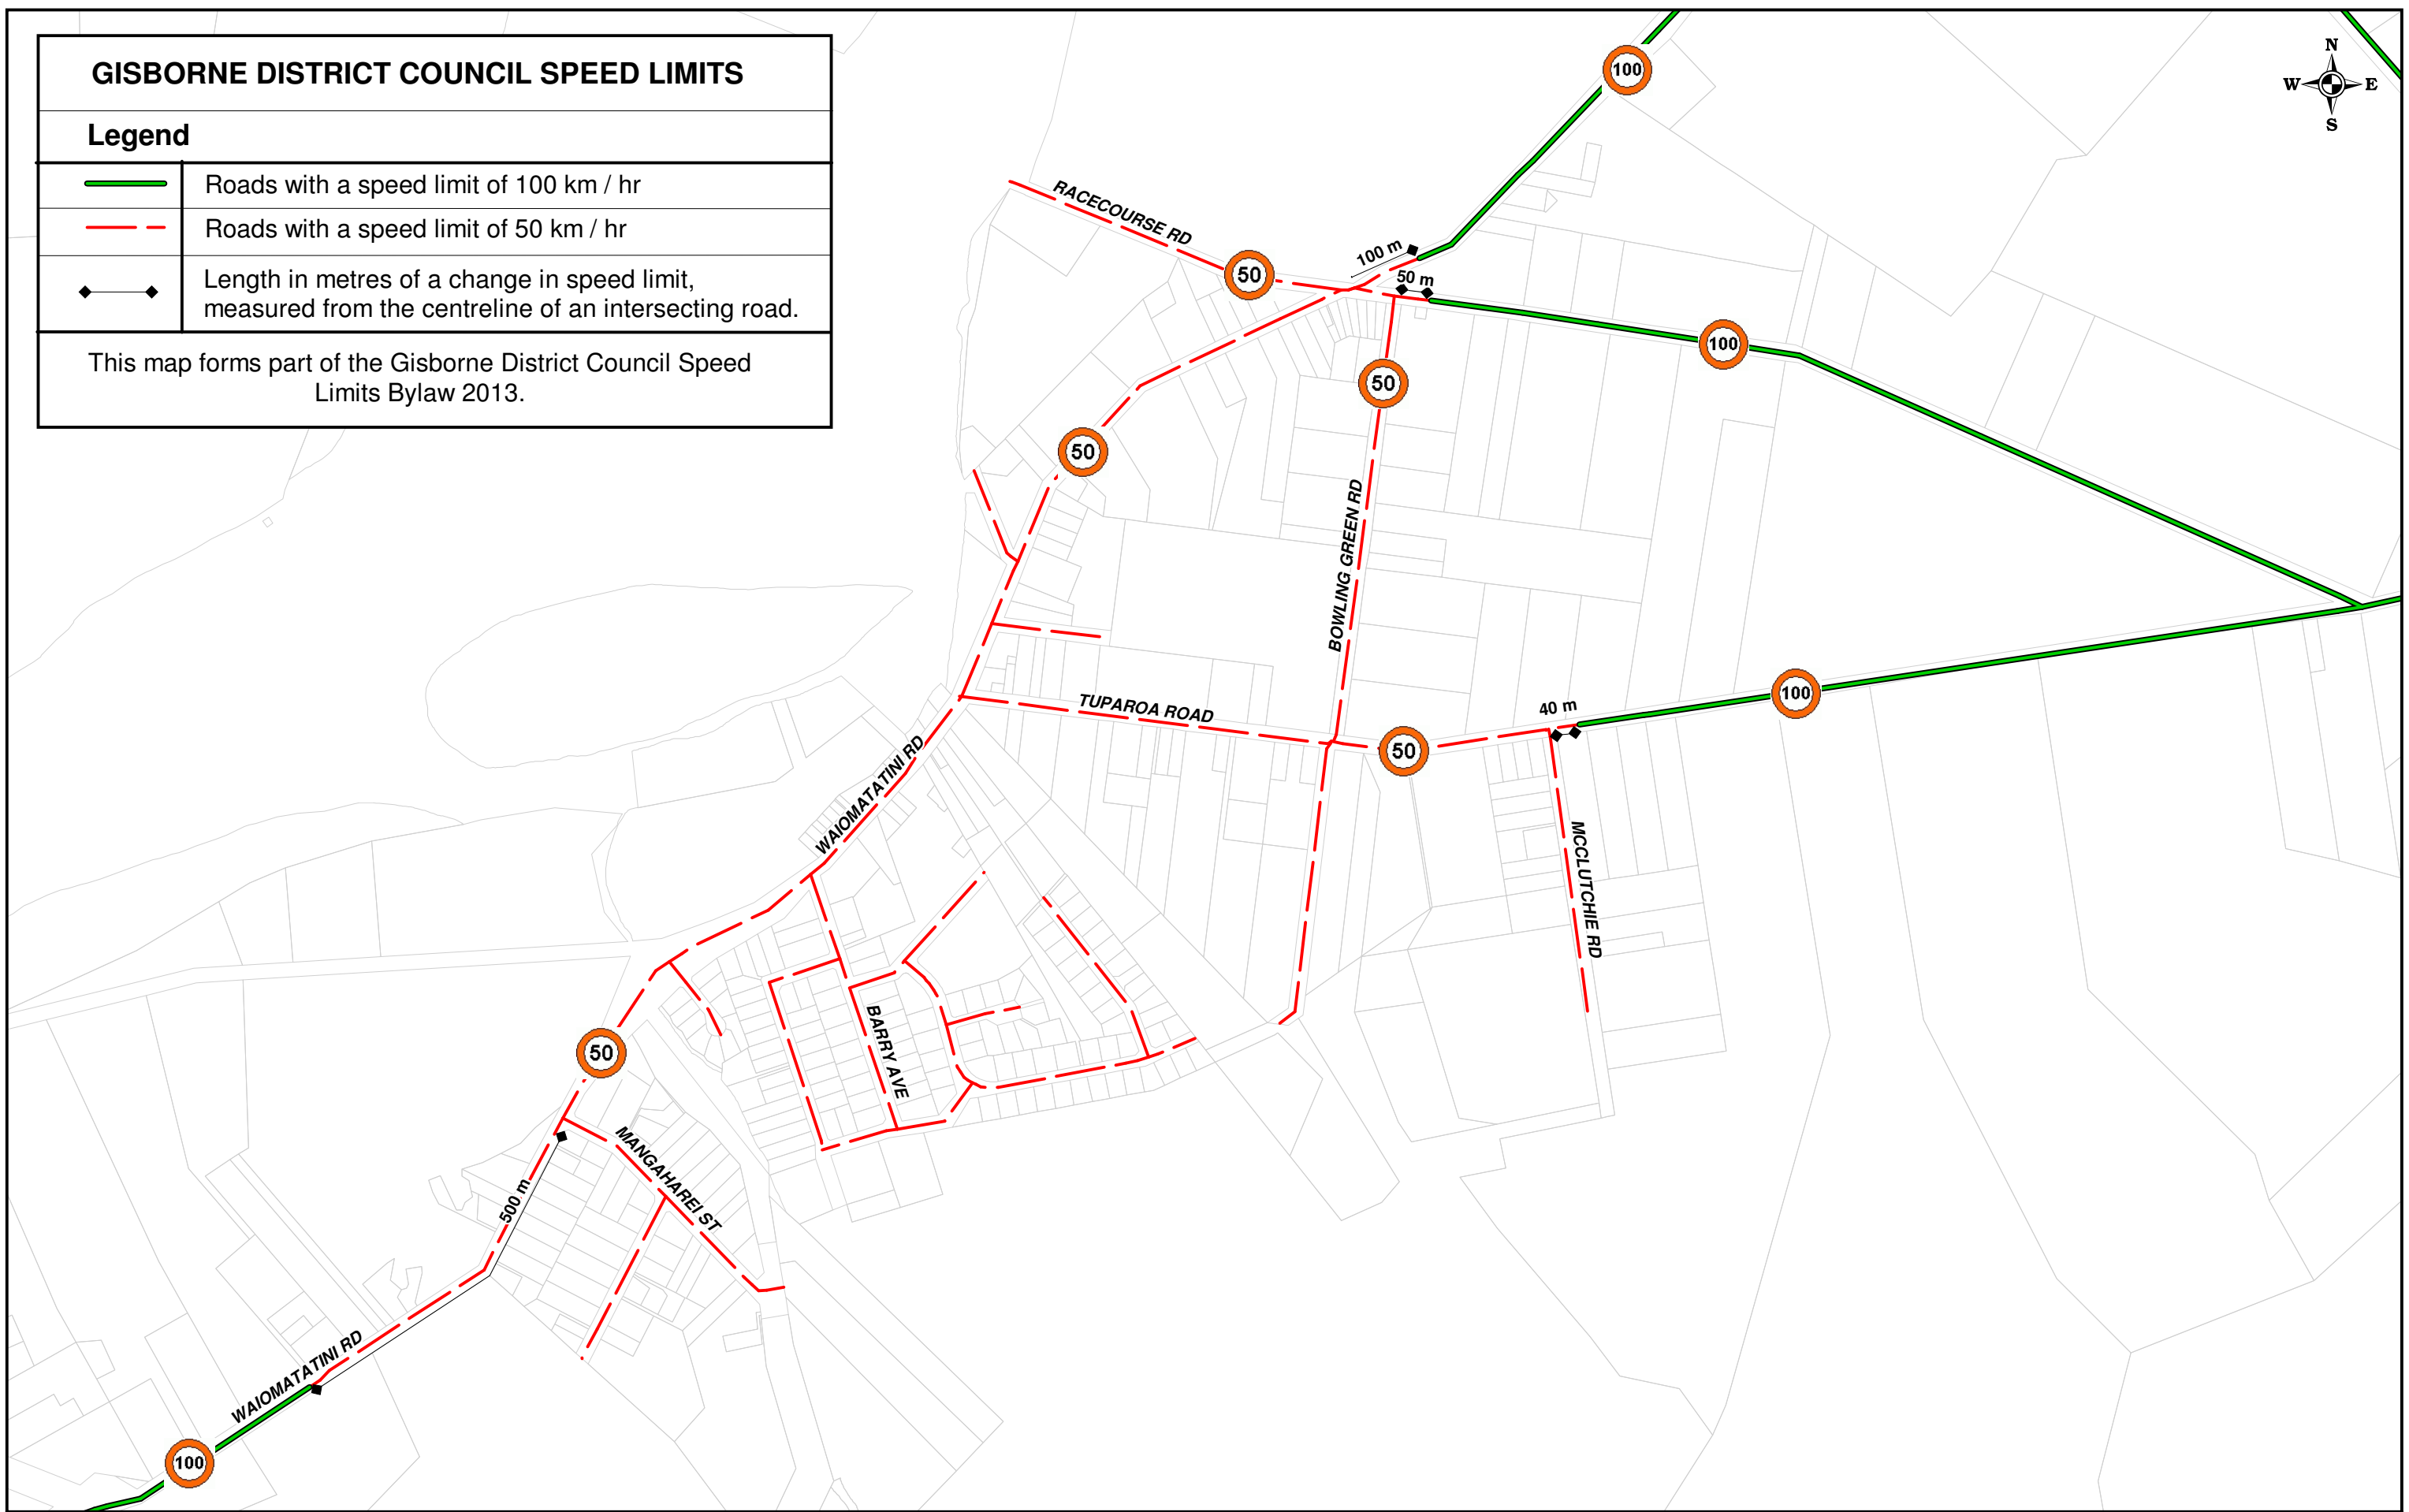

GISBORNE DISTRICT COUNCIL SPEED LIMITS

Legend

- Roads with a speed limit of 100 km / hr
- - - Roads with a speed limit of 50 km / hr
- ◆ Length in metres of a change in speed limit, measured from the centreline of an intersecting road.

This map forms part of the Gisborne District Council Speed Limits Bylaw 2013.

NOTE:

- 1) Speed Limits on the State Highways are not part of the Gisborne District Council Speed Limit Bylaw - Refer NZTA
- 2) This map is part of the Gisborne District Council Speed Limit Bylaws.

GISBORNE DISTRICT COUNCIL SPEED RESTRICTIONS ZONES Ruatoria

SCALE
1 : 8000 (A3)

DATE
Printed 30/10/2013