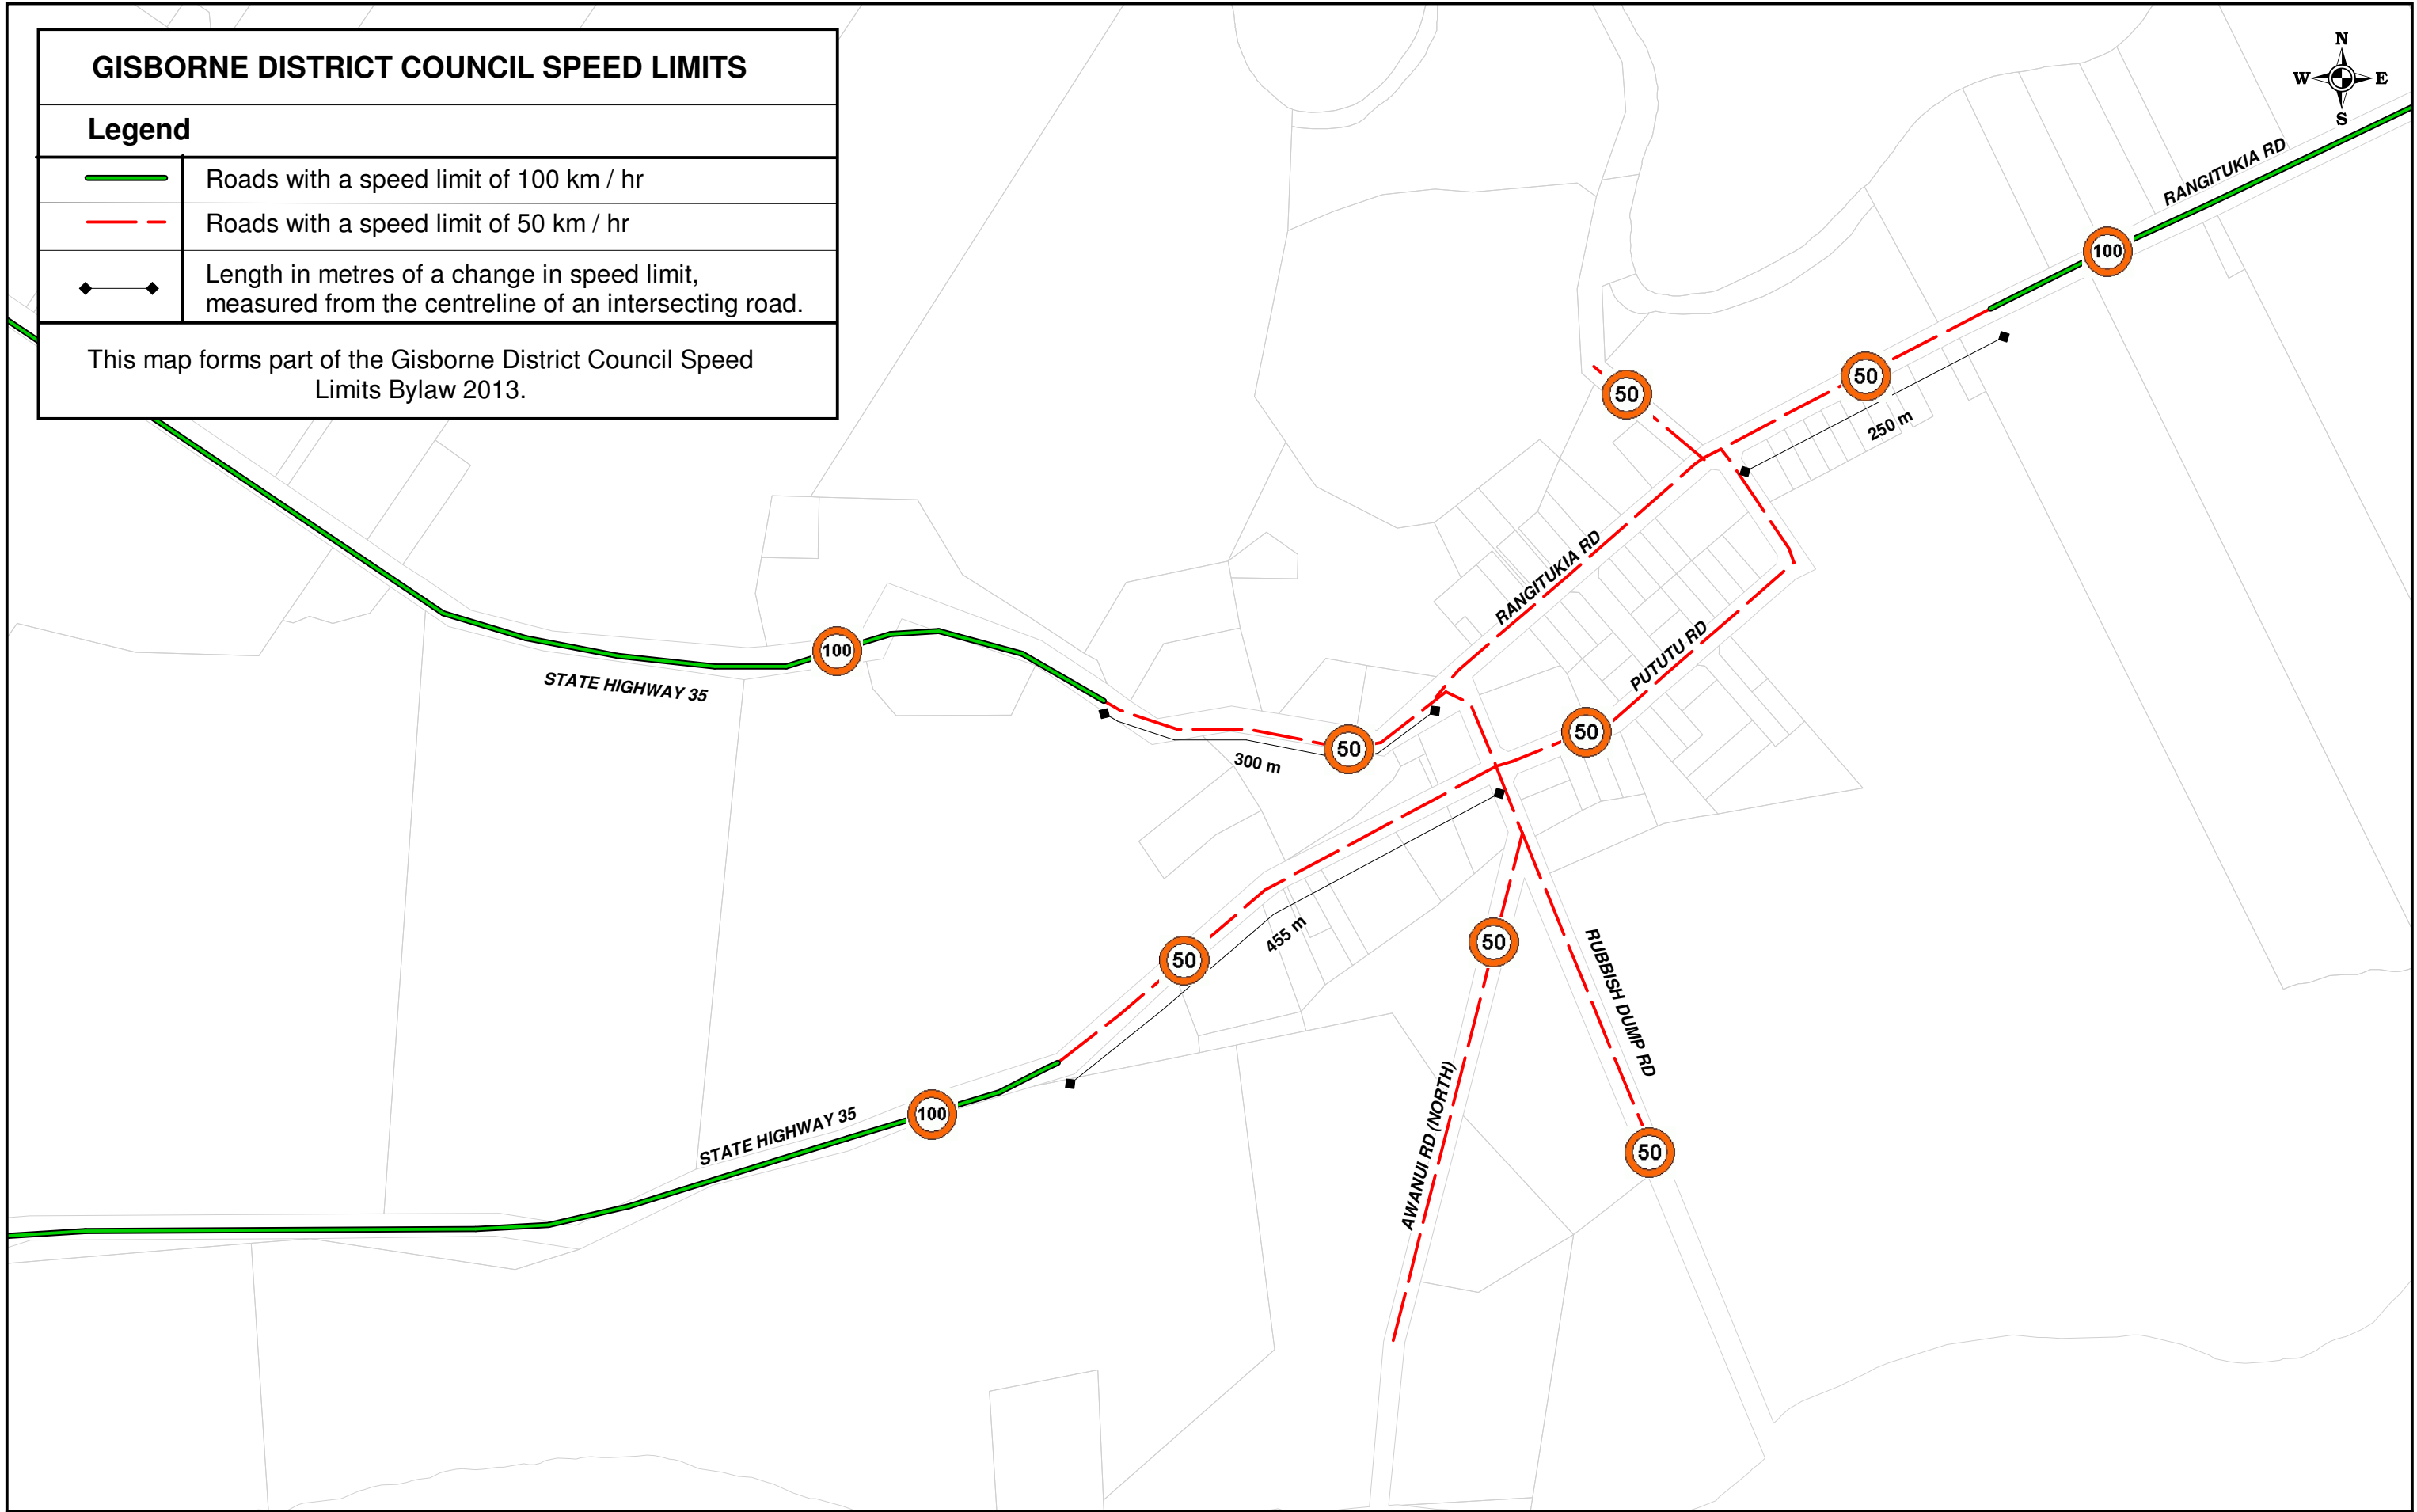

GISBORNE DISTRICT COUNCIL SPEED LIMITS

Legend

-  Roads with a speed limit of 100 km / hr
-  Roads with a speed limit of 50 km / hr
-  Length in metres of a change in speed limit, measured from the centreline of an intersecting road.

This map forms part of the Gisborne District Council Speed Limits Bylaw 2013.

NOTE:

- 1) Speed Limits on the State Highways are not part of the Gisborne District Council Speed Limit Bylaw - Refer NZTA
- 2) This map is part of the Gisborne District Council Speed Limit Bylaws.

GISBORNE DISTRICT COUNCIL SPEED RESTRICTIONS ZONES Tikitiki

SCALE
1 : 5000 (A3)

DATE
Printed 30/10/2013