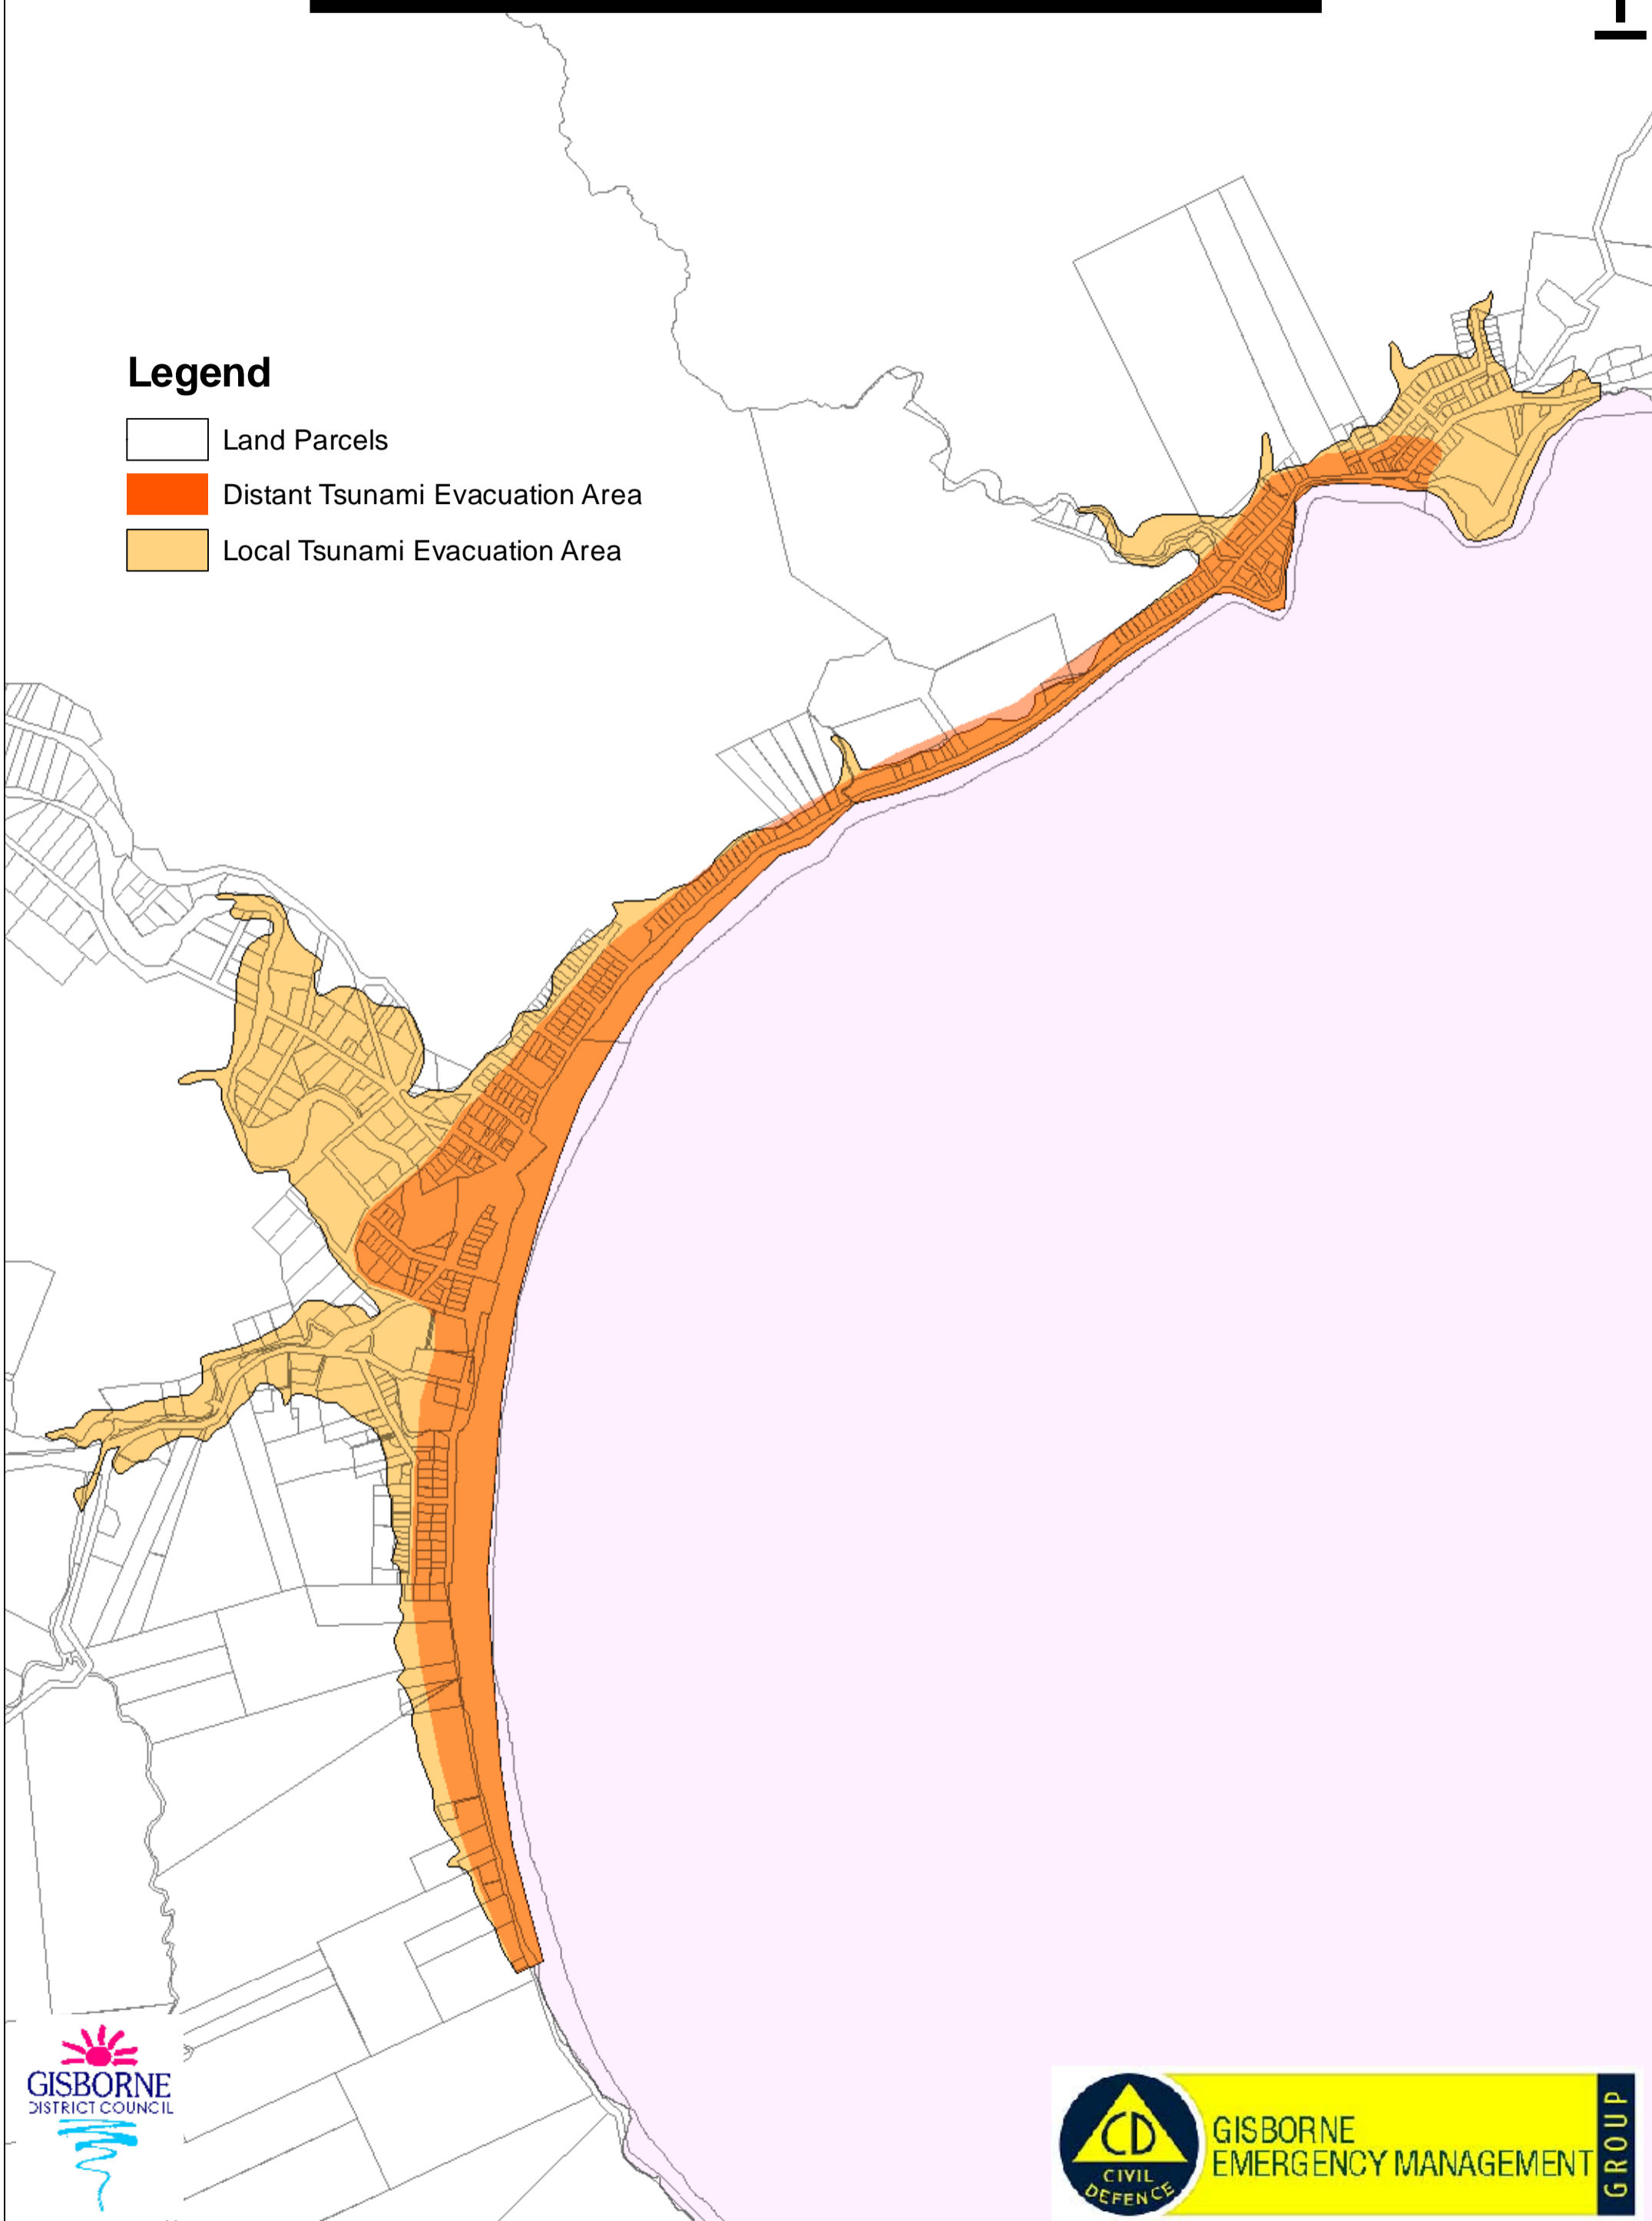

# TOKOMARU BAY TSUNAMI EVACUATION AREAS

## Legend

-  Land Parcels
-  Distant Tsunami Evacuation Area
-  Local Tsunami Evacuation Area

GISBORNE  
EMERGENCY MANAGEMENT

GROUP