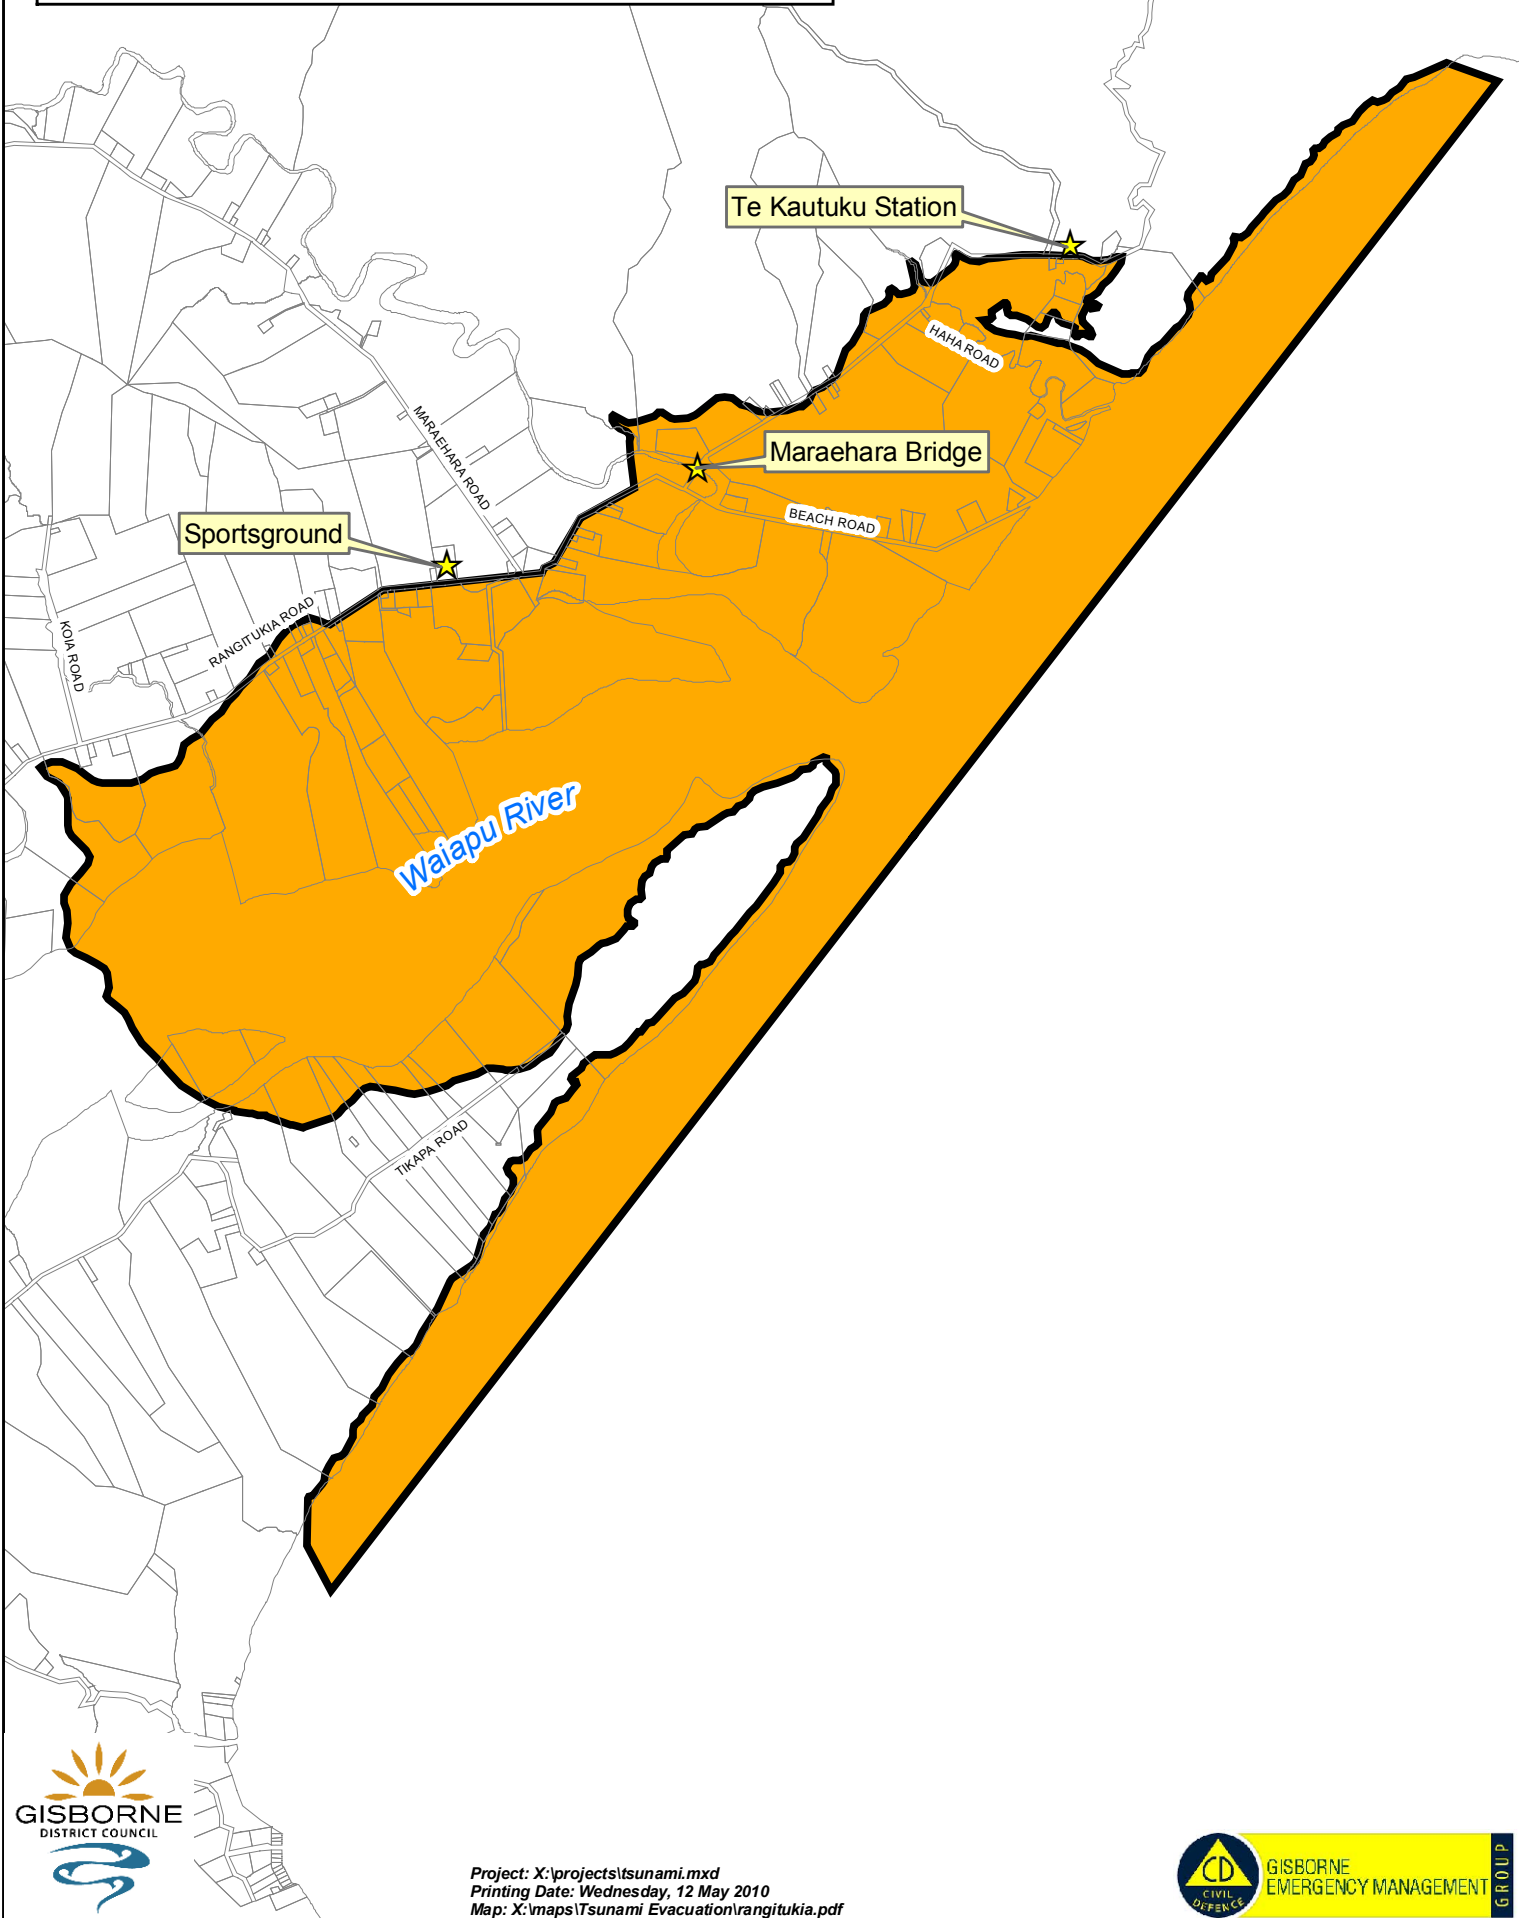

RANGITUKIA TSUNAMI EVACUATION AREA

 Land Parcels

 Distant & Local Tsunami Evacuation Area

Project: X:\projects\tsunami.mxd
Printing Date: Wednesday, 12 May 2010
Map: X:\maps\Tsunami Evacuation\rangitukia.pdf