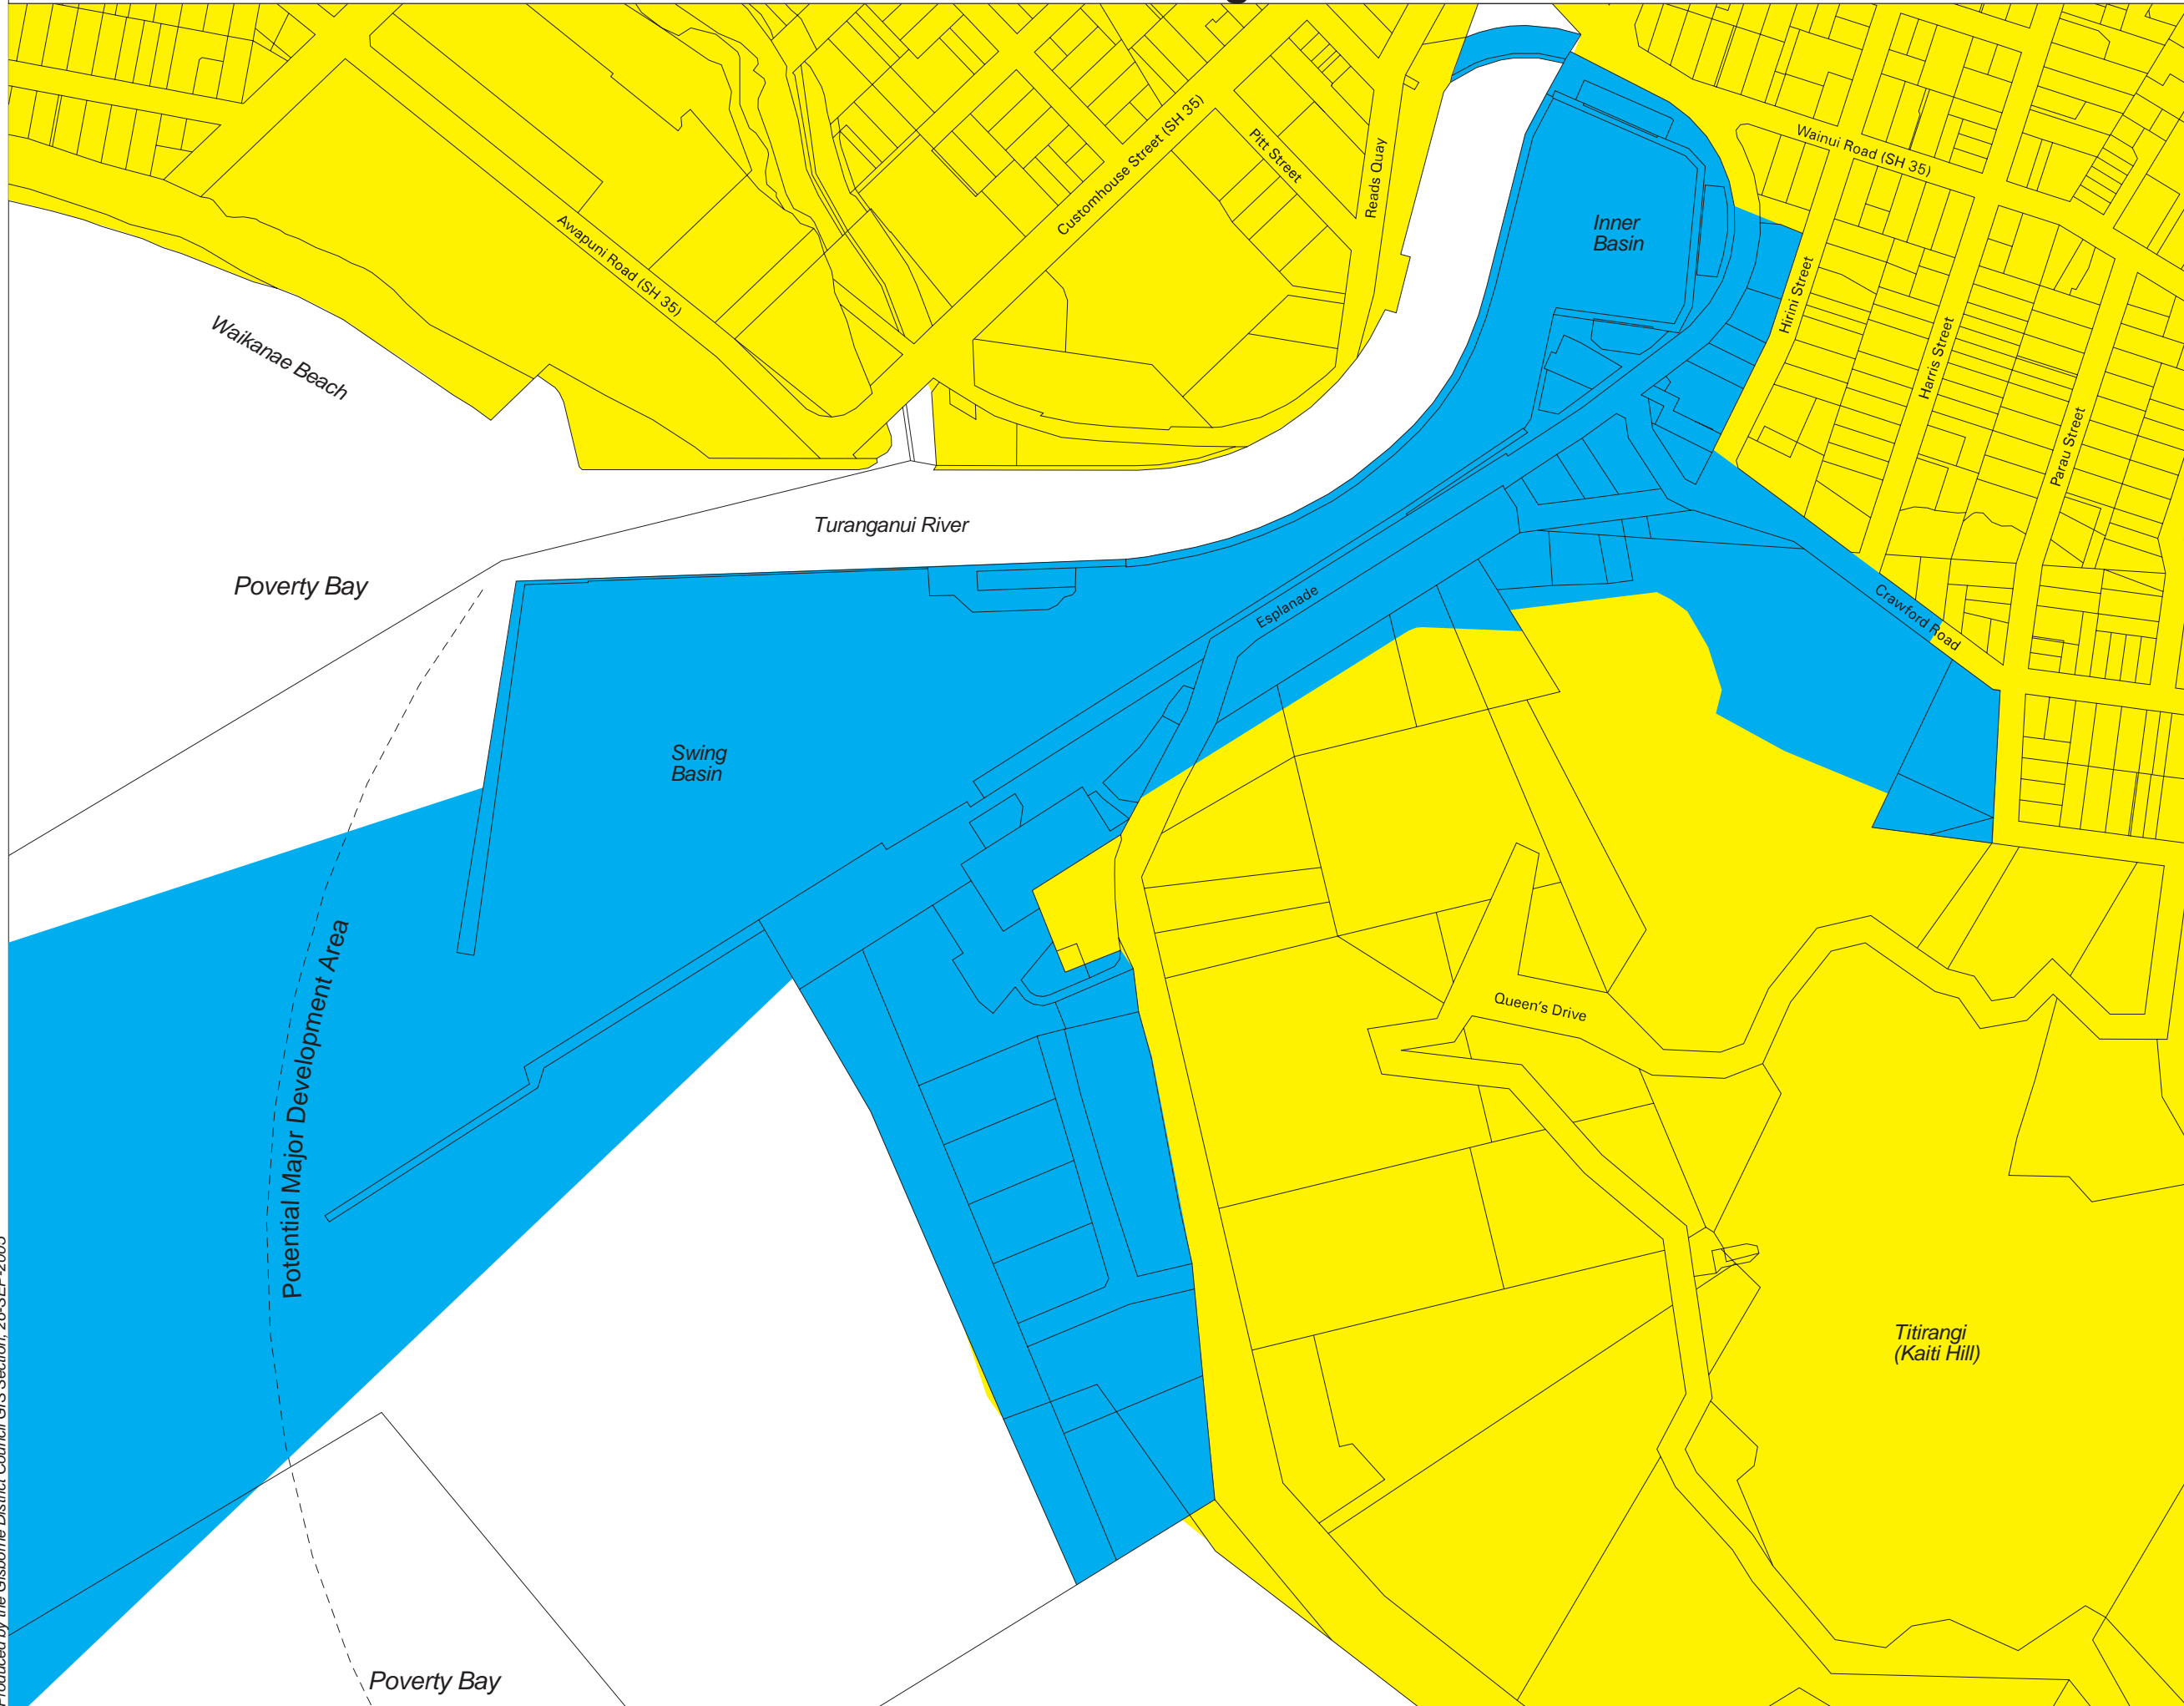

# Port Management Area

# Map 2B.2

Port Management Area

Scale 1:5000

Metres