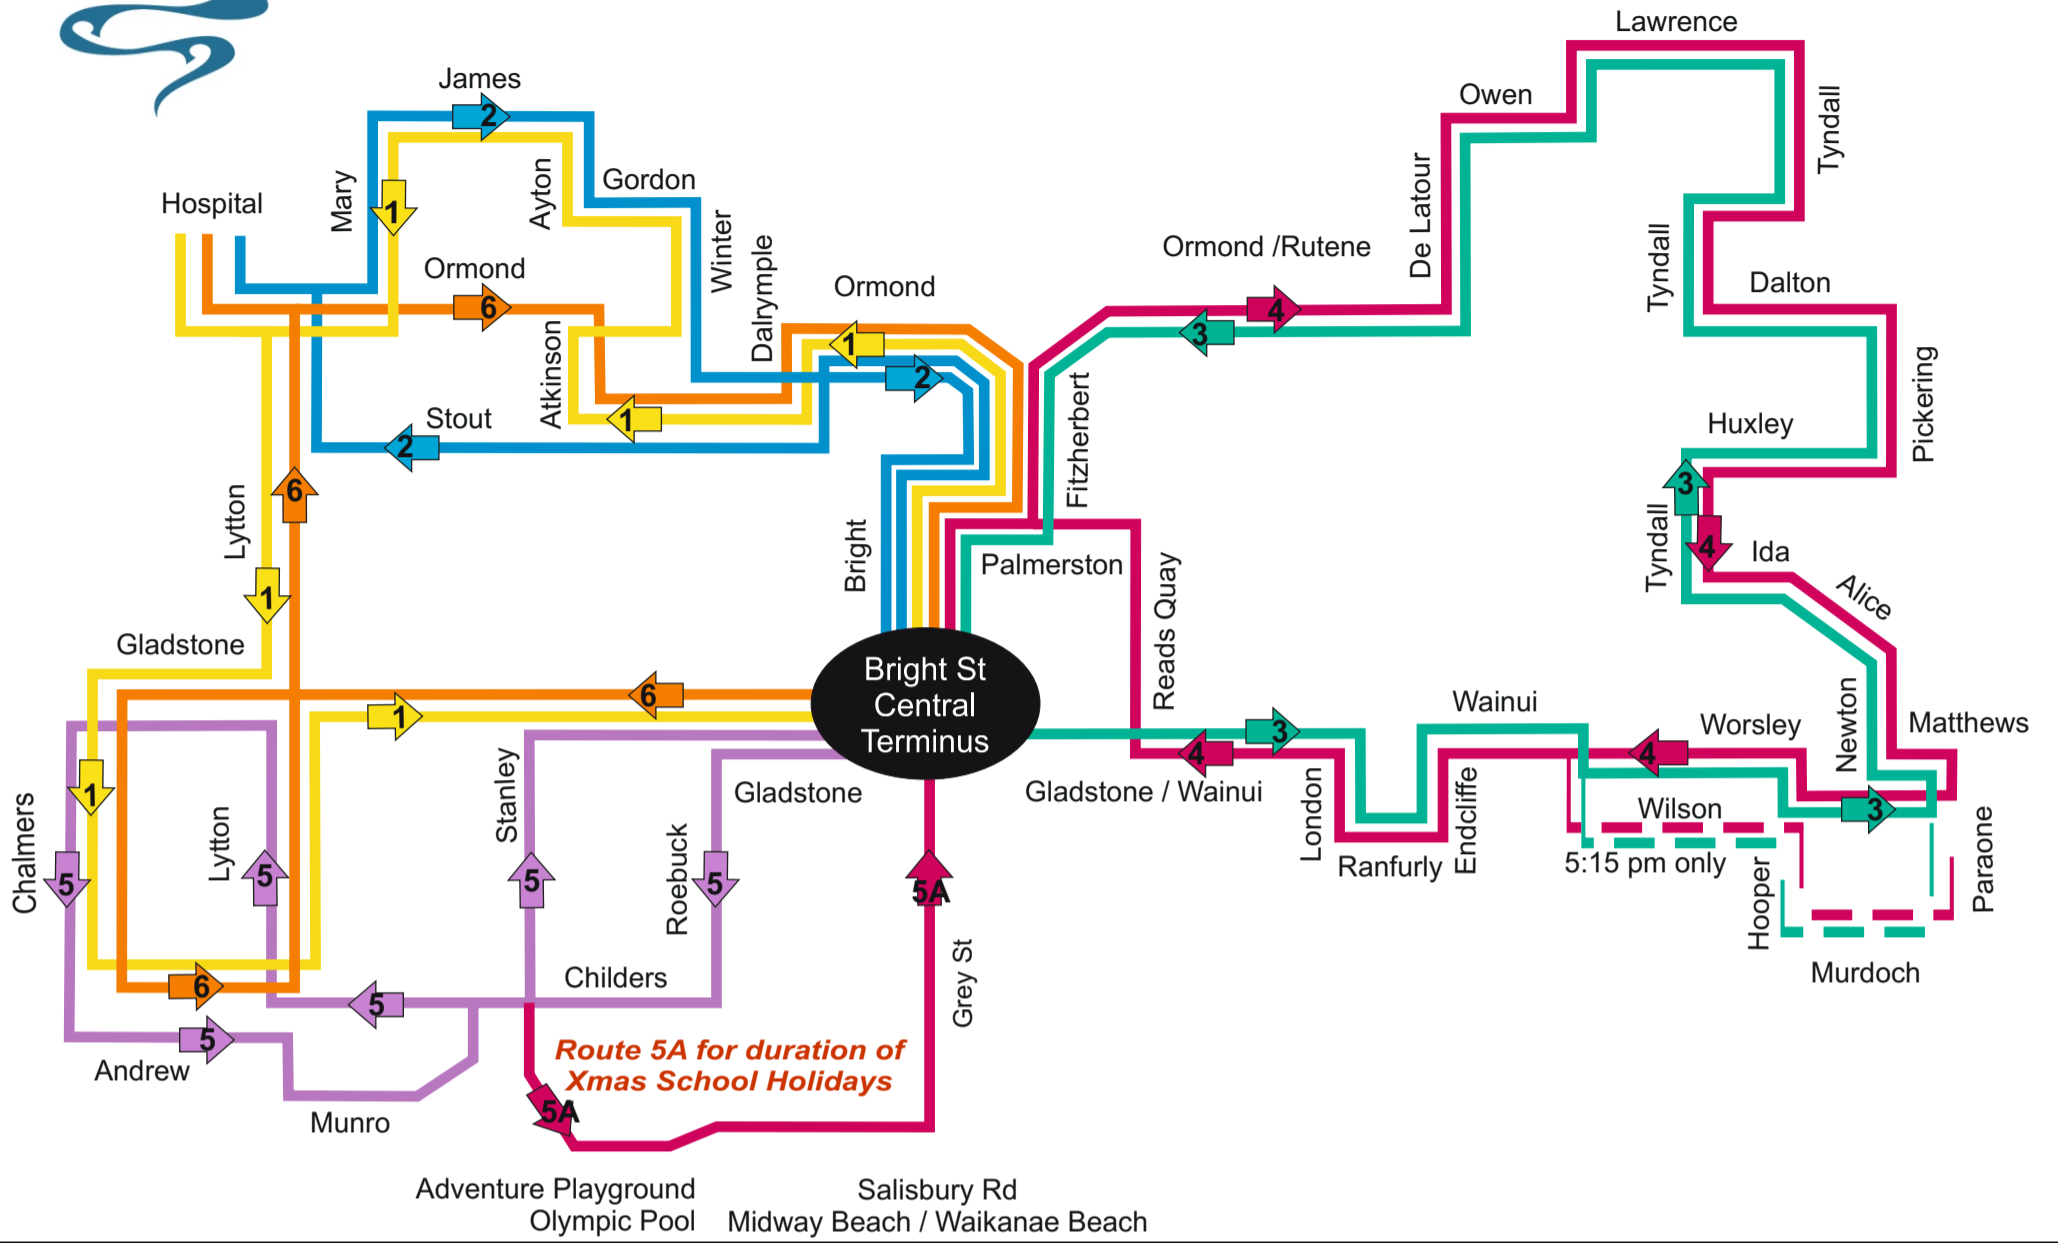

Gisborne City Bus Timetable

City Commuter

Hospital & Elgin		Monday to Friday (R1)							
		AM	AM	AM	AM	PM	PM	PM	PM
Departs	Bright St	7.00	8.00	9.30	11.30	1.00	2.30	4.00	5.15
	Hospital	7.15	8.15	9.45	11.45	1.15	2.45	4.15	5.30
	Elgin Shops	7.20	8.20	9.50	11.50	1.20	2.50	4.20	5.35
Arrive	Bright St	7.30	8.30	10.00	12.00	1.30	3.00	4.30	5.45

Elgin		Monday to Friday (R5)		
		AM	AM	AM
Departs	Bright St	7.30	10.30	12.00
	Elgin Shops	7.45	10.45	12.15
	Andrew St	7.50	10.50	12.20
Arrive	Bright St	8.00	11.00	12.30

Hospital		Monday to Friday (R2)	
		AM	PM
Departs	Bright St	10.30	2.00
	Stout St	10.40	2.10
	Hospital	10.45	2.15
Arrive	Bright St	11.00	2.30

Elgin & Hospital		Monday to Friday (R6)					
		AM	AM	AM	PM	PM	PM
Departs	Bright St	8.30	9.00	11.00	3.00	3.30	4.45
	Elgin Shops	8.45	9.15	11.15	3.15	3.45	5.00
	Hospital	8.50	9.20	11.20	3.20	3.50	5.05
Arrive	Bright St	9.00	9.30	11.30	3.30	4.00	5.15

Kaiti		Monday to Friday (R3)								
		AM	AM	AM	AM	PM	PM	PM	PM	Last run of the day
Departs	Bright St	7.30	8.00	9.30	11.00	1.30	3.00	4.00	4.45	includes:
	Kaiti Mall	7.45	8.15	9.40	11.15	1.45	3.15	4.15	5.00	- Hooper
	Delatour Shops	7.55	8.20	9.50	11.20	1.50	3.20	4.20	5.15	- Murdoch
Arrive	Bright St	8.00	8.30	10.00	11.30	2.00	3.30	4.30	5.20	- Paraone

Elgin & City Beaches		Xmas School Holidays Only (R5A)		
		AM	AM	AM
Departs	Bright St	7.30	10.30	12.00
	Elgin Shops	7.45	10.45	12.15
	Beach Front	7.50	10.50	12.20
Arrive	Bright St	8.00	11.00	12.30

Kaiti		Monday to Friday (R4)							
		AM	AM	AM	PM	PM	PM	PM	Last run of the day
Departs	Bright St	8.30	10.00	11.30	12.30	2.00	3.30	5.15	includes:
	Delatour Shops	8.45	10.15	11.45	12.45	2.15	3.45	5.25	- Paraone
	Kaiti Mall	8.50	10.20	11.50	12.50	2.20	3.50	5.30	- Murdoch
Arrive	Bright St	9.00	10.30	12.00	1.00	2.30	4.00	5.40	- Hooper

Fares

- Under 5 ..... Free
- Child 5 - 15 years $1.50
- Adult 15 + ... $2.00
- 65+ with Super Gold Card . Free

- Times shown above are approximate times only.
- During peak times the bus may be delayed slightly.
- Buses endeavor to leave the Bright Street terminus on the hour and half hourly.
- We are happy to hear your comments or complaints please contact Gisborne District Council Ph 867 2049 anytime.