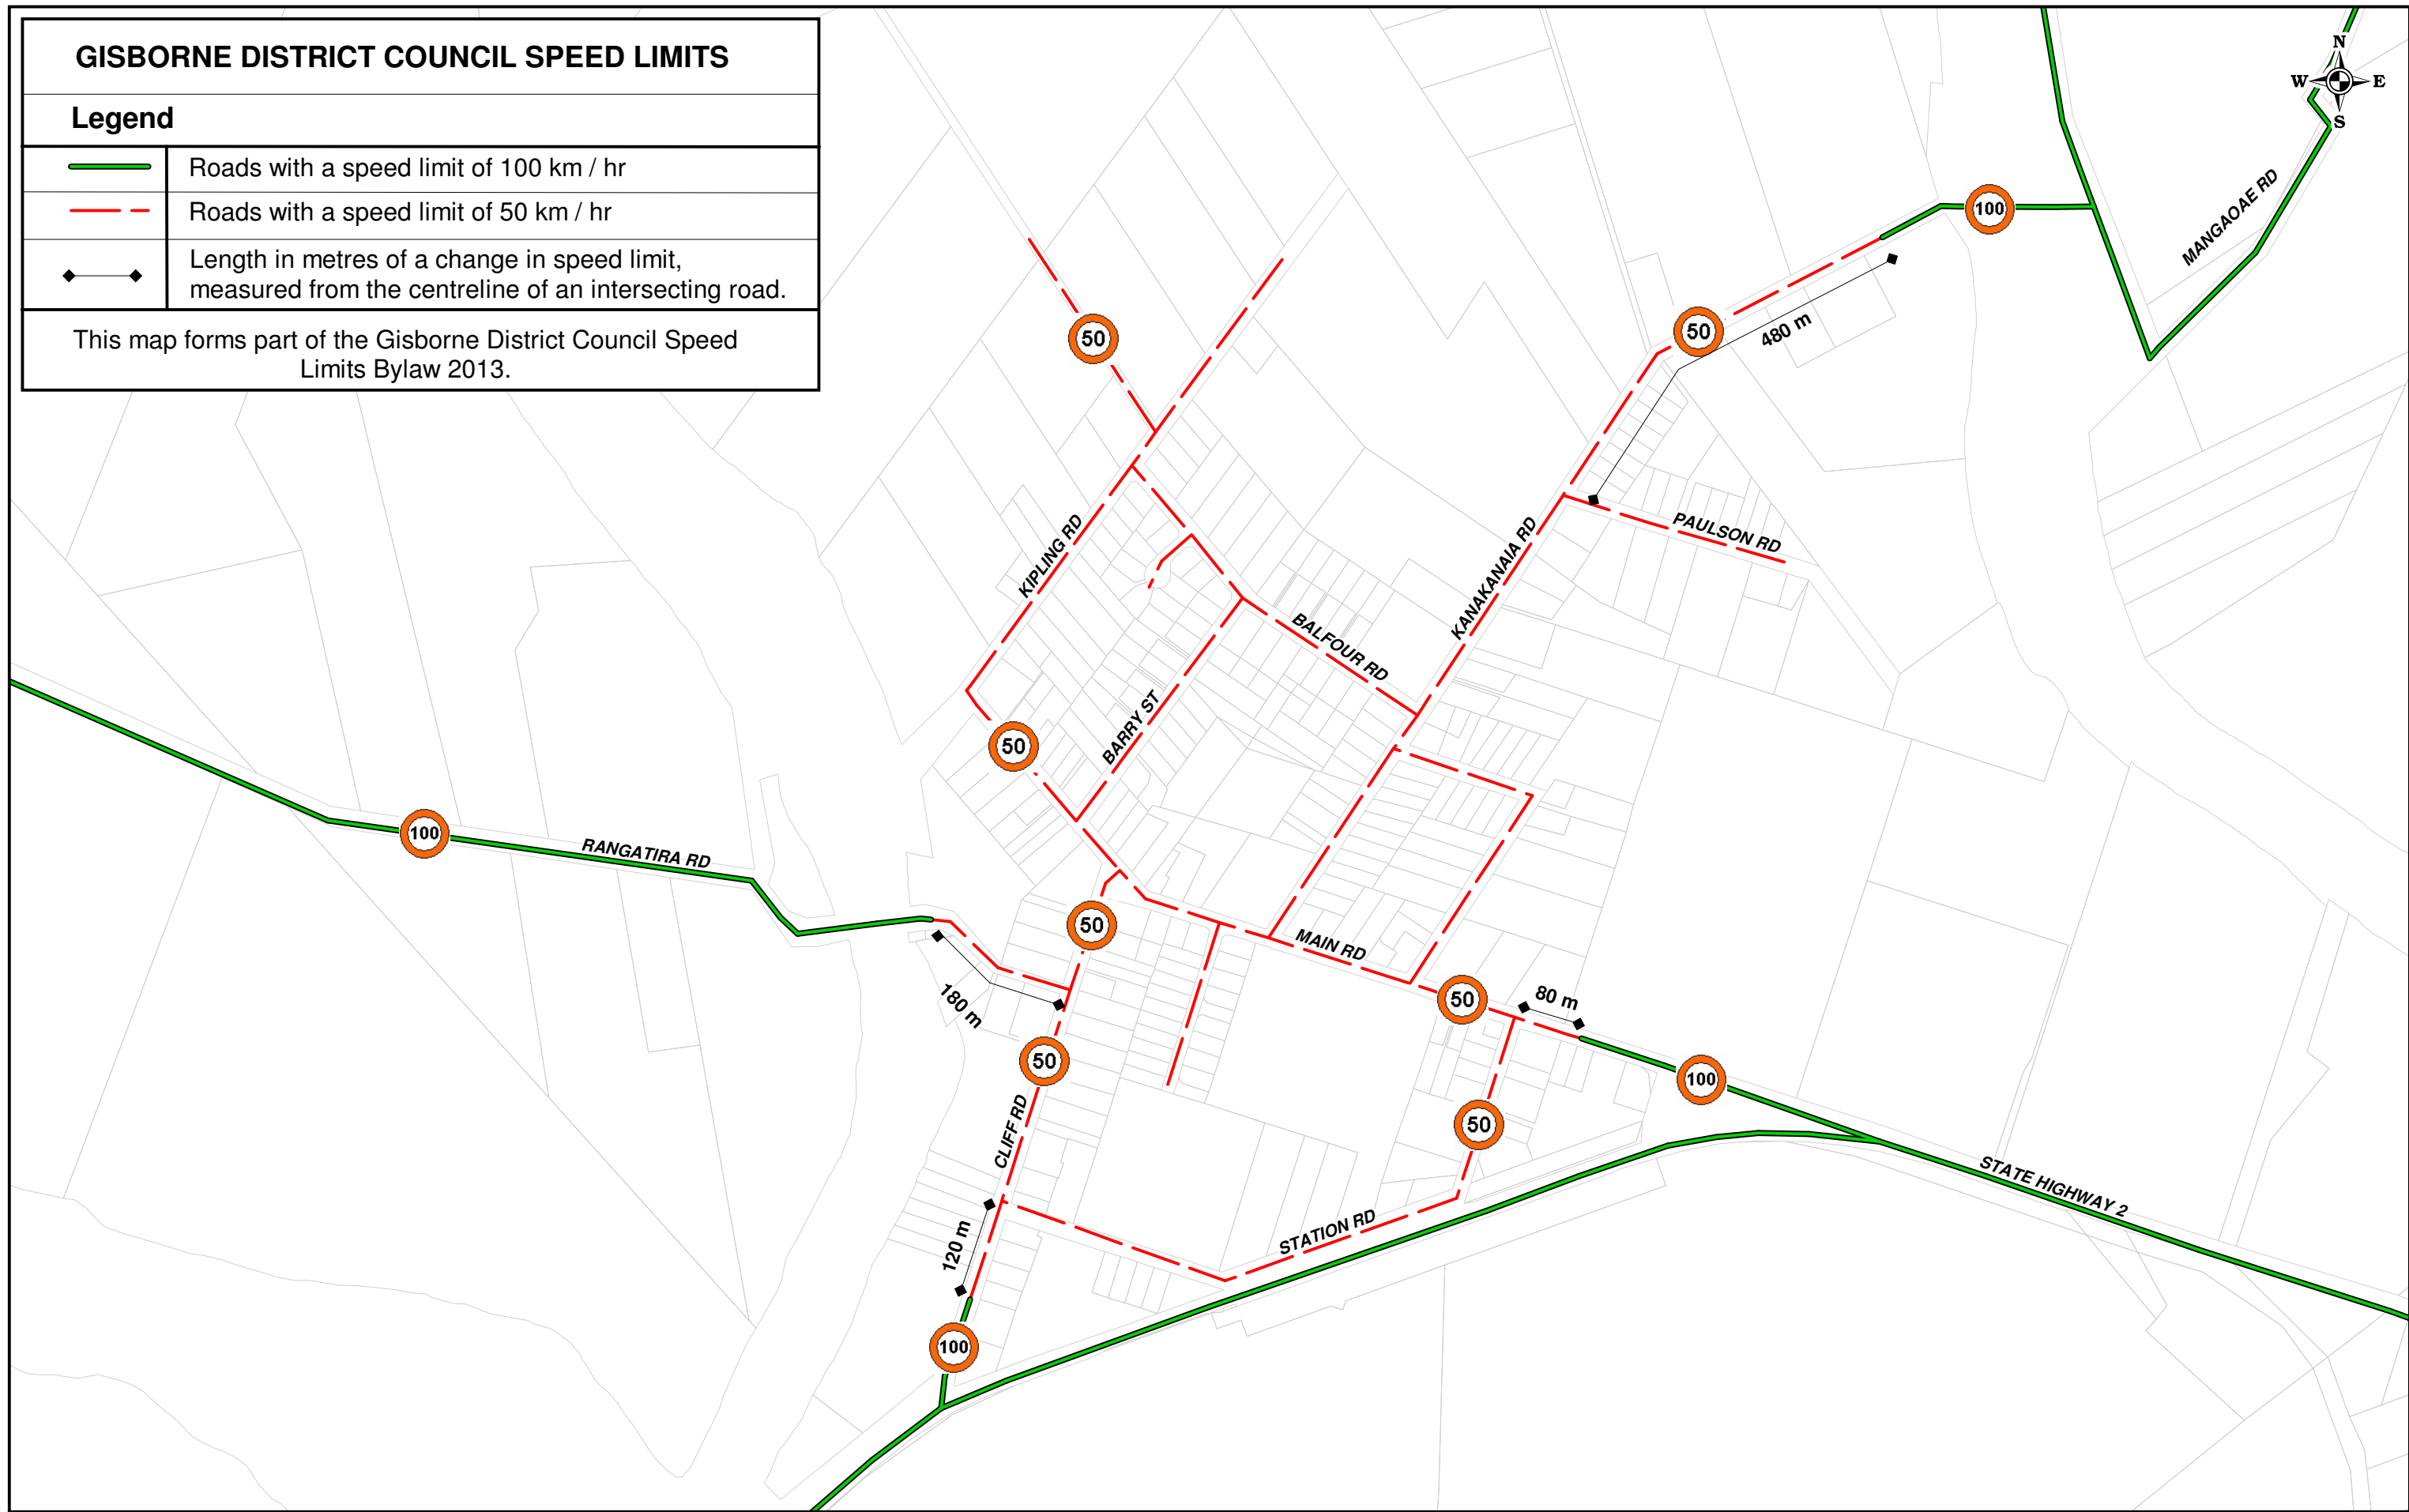

GISBORNE DISTRICT COUNCIL SPEED LIMITS

Legend

- Roads with a speed limit of 100 km / hr
- - - Roads with a speed limit of 50 km / hr
- ◆ Length in metres of a change in speed limit, measured from the centreline of an intersecting road.

This map forms part of the Gisborne District Council Speed Limits Bylaw 2013.

NOTE:

- 1) Speed Limits on the State Highways are not part of the Gisborne District Council Speed Limit Bylaw - Refer NZTA
- 2) This map is part of the Gisborne District Council Speed Limit Bylaws.

GISBORNE DISTRICT COUNCIL SPEED RESTRICTIONS ZONES Te Karaka

SCALE
1 : 7000 (A3)

DATE
Printed 30/10/2013