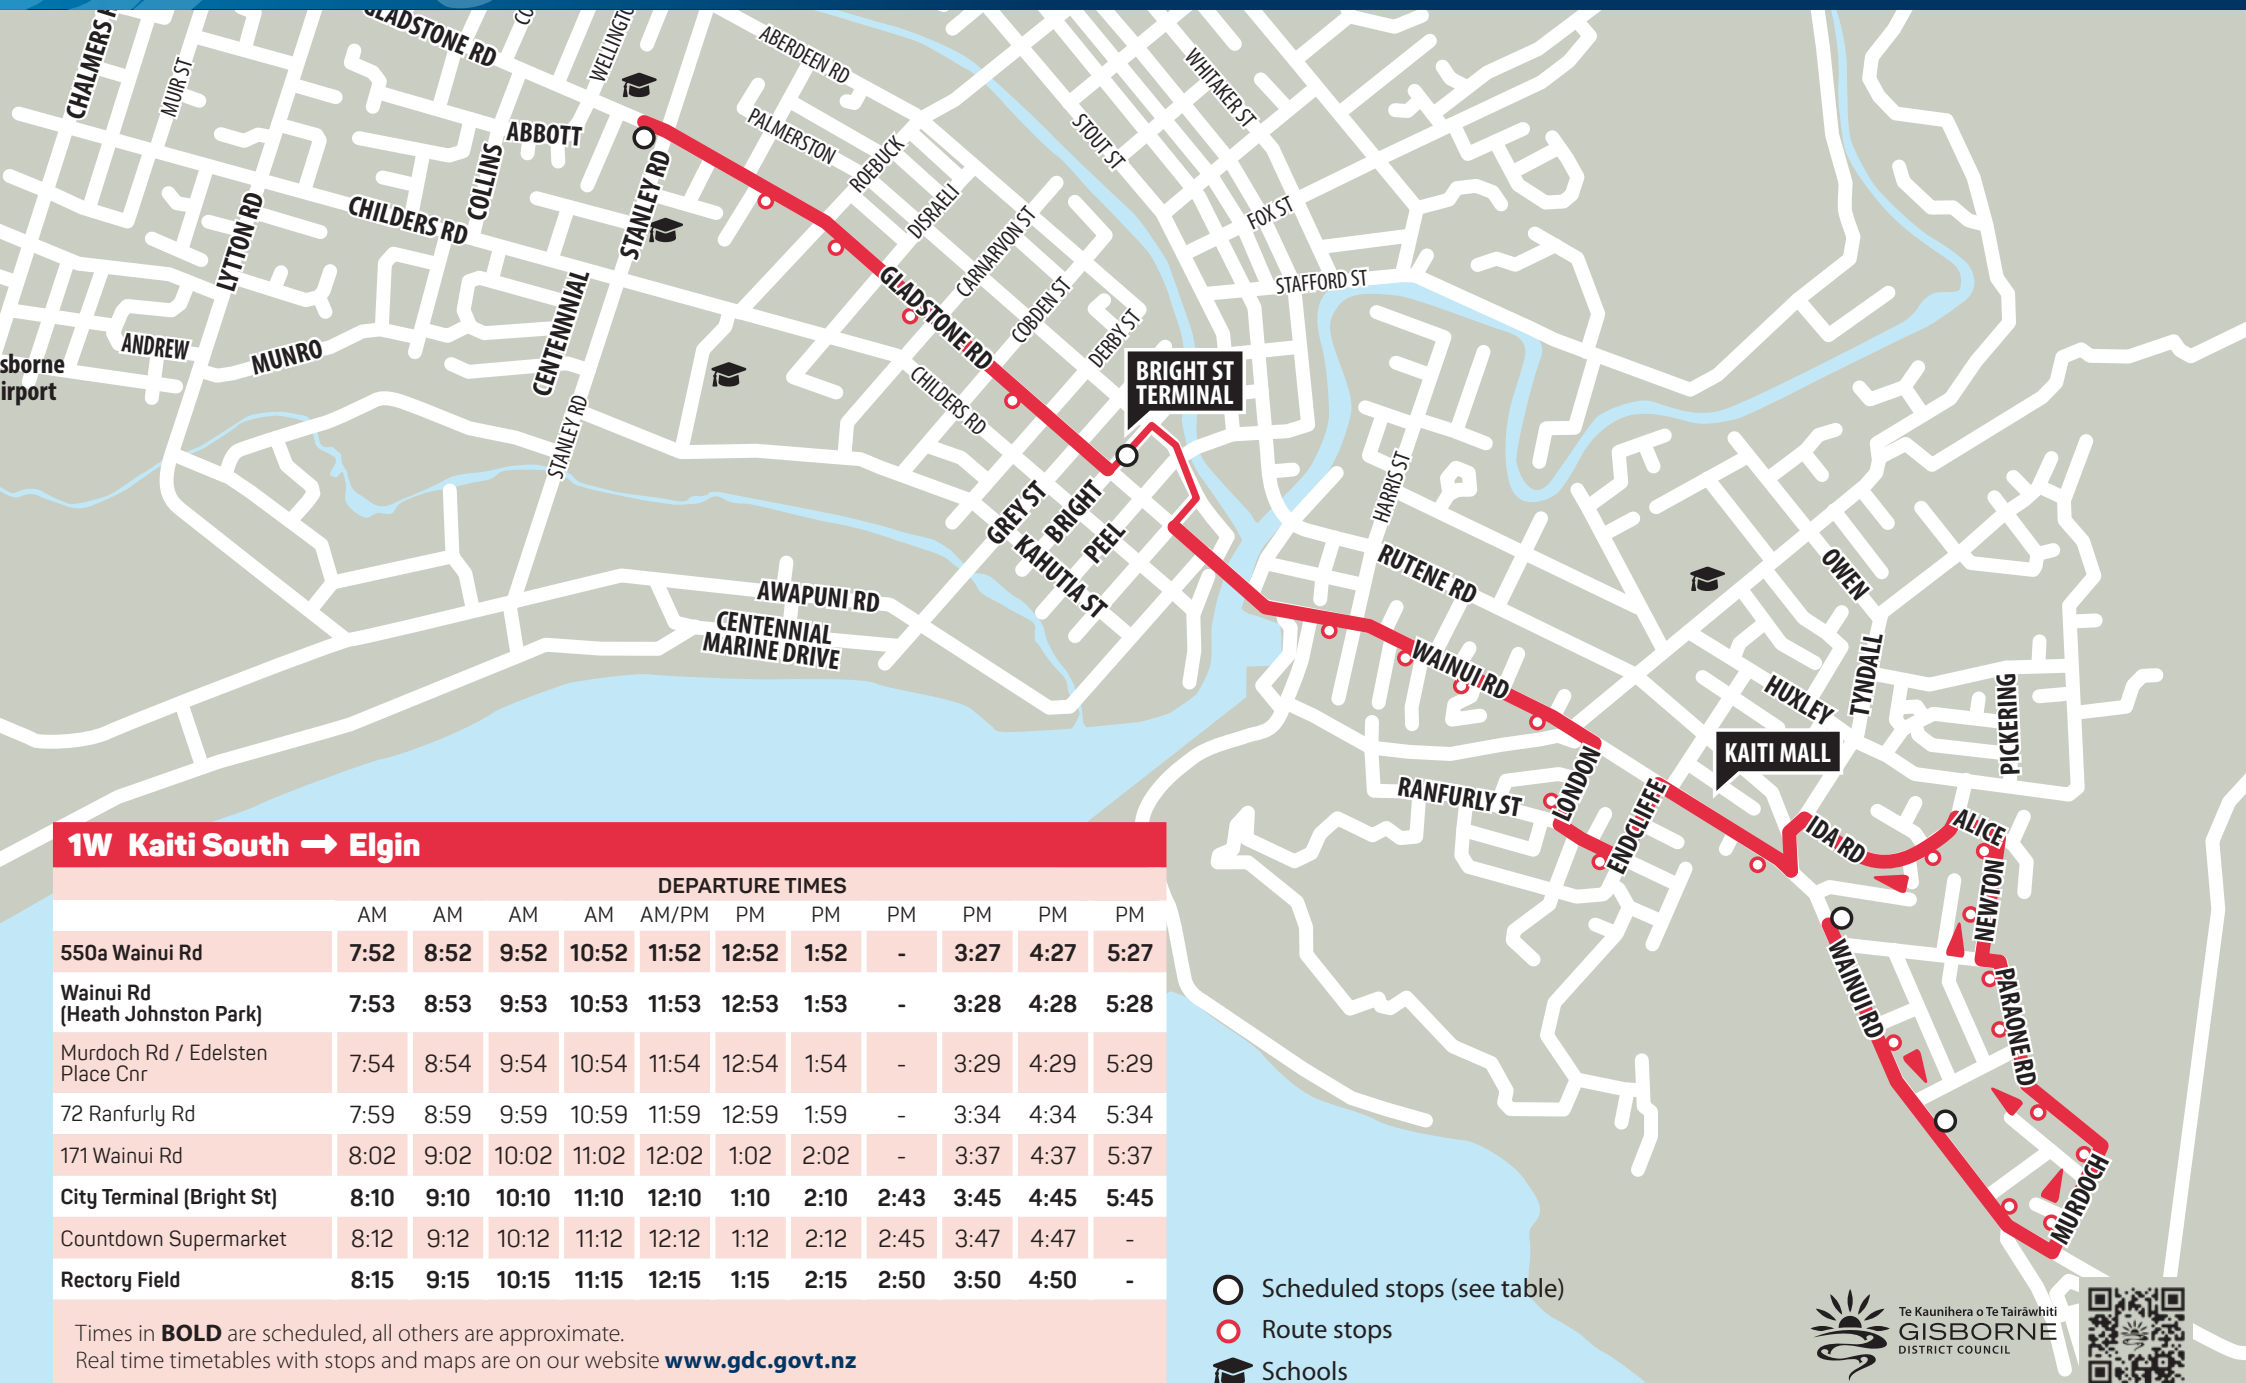

# 1E Elgin to Kaiti South

1E Elgin → Kaiti South											
	DEPARTURE TIMES										
	AM	AM	AM	AM	AM	PM	PM	PM	PM	PM	PM
Rectory Field	7:15	8:15	9:15	10:15	11:15	12:15	1:15	2:15	2:50	3:50	4:50
527b Childers Rd	7:17	8:17	9:17	10:17	11:17	12:17	1:17	2:17	2:52	3:52	4:52
Chalmers Rd/Oates St Cnr	7:21	8:21	9:21	10:21	11:21	12:21	1:21	2:21	2:56	3:56	4:56
192 Lytton Rd (Elgin Shops)	7:30	8:30	9:30	10:30	11:30	12:30	1:30	2:30	3:05	4:05	5:05
City Terminal (Bright St)	7:43	8:43	9:43	10:43	11:43	12:43	1:43	2:43	3:18	4:18	5:18
170 Wainui Rd (Opp Ropata St)	7:47	8:47	9:47	10:47	11:47	12:47	1:47	-	3:22	4:22	5:22
Kaiti Mall	7:50	8:50	9:50	10:50	11:50	12:50	1:50	-	3:25	4:25	5:25
550a Wainui Rd	7:52	8:52	9:52	10:52	11:52	12:52	1:52	-	3:27	4:27	5:27

Times in **BOLD** are scheduled, all others are approximate.  
 Real time timetables with stops and maps are on our website [www.gdc.govt.nz](http://www.gdc.govt.nz)

- Scheduled stops (see table)
- Route stops
- Schools

# 1W Kaiti South to Elgin

1W Kaiti South → Elgin											
	DEPARTURE TIMES										
	AM	AM	AM	AM	AM/PM	PM	PM	PM	PM	PM	PM
550a Wainui Rd	7:52	8:52	9:52	10:52	11:52	12:52	1:52	-	3:27	4:27	5:27
Wainui Rd (Heath Johnston Park)	7:53	8:53	9:53	10:53	11:53	12:53	1:53	-	3:28	4:28	5:28
Murdoch Rd / Edelsten Place Cnr	7:54	8:54	9:54	10:54	11:54	12:54	1:54	-	3:29	4:29	5:29
72 Ranfurly Rd	7:59	8:59	9:59	10:59	11:59	12:59	1:59	-	3:34	4:34	5:34
171 Wainui Rd	8:02	9:02	10:02	11:02	12:02	1:02	2:02	-	3:37	4:37	5:37
City Terminal (Bright St)	<b>8:10</b>	<b>9:10</b>	<b>10:10</b>	<b>11:10</b>	<b>12:10</b>	<b>1:10</b>	<b>2:10</b>	<b>2:43</b>	<b>3:45</b>	<b>4:45</b>	<b>5:45</b>
Countdown Supermarket	8:12	9:12	10:12	11:12	12:12	1:12	2:12	2:45	3:47	4:47	-
Rectory Field	<b>8:15</b>	<b>9:15</b>	<b>10:15</b>	<b>11:15</b>	<b>12:15</b>	<b>1:15</b>	<b>2:15</b>	<b>2:50</b>	<b>3:50</b>	<b>4:50</b>	-