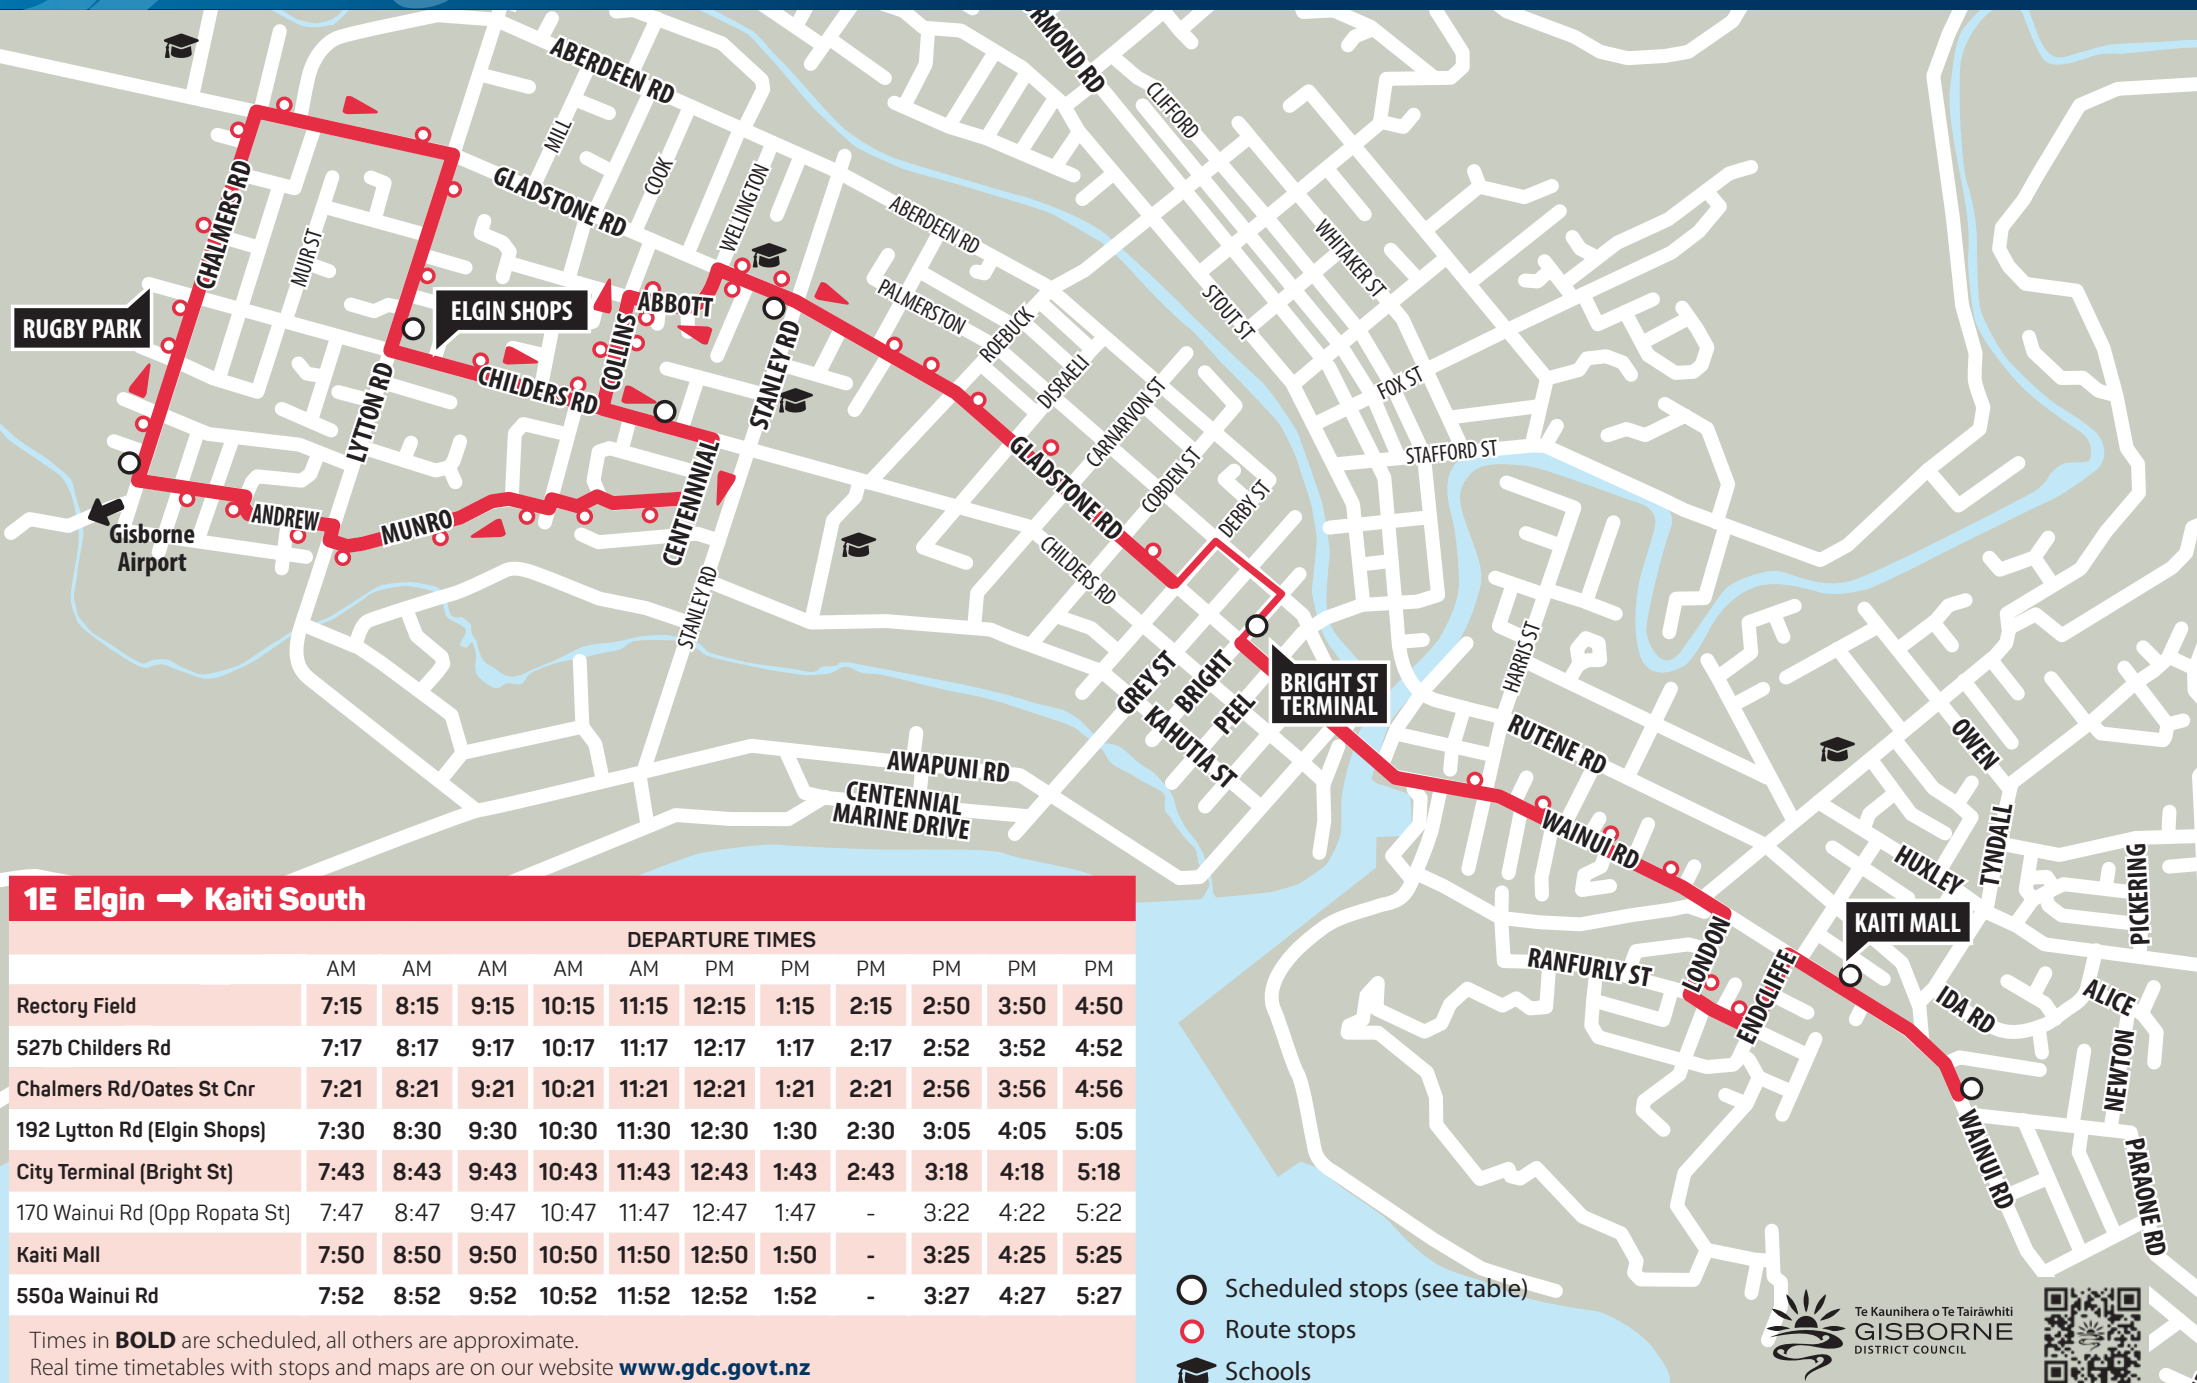

# 1E Elgin to Kaiti South

1E Elgin → Kaiti South											
	DEPARTURE TIMES										
	AM	AM	AM	AM	AM	PM	PM	PM	PM	PM	PM
Rectory Field	7:15	8:15	9:15	10:15	11:15	12:15	1:15	2:15	2:50	3:50	4:50
527b Childers Rd	7:17	8:17	9:17	10:17	11:17	12:17	1:17	2:17	2:52	3:52	4:52
Chalmers Rd/Oates St Cnr	7:21	8:21	9:21	10:21	11:21	12:21	1:21	2:21	2:56	3:56	4:56
192 Lytton Rd (Elgin Shops)	7:30	8:30	9:30	10:30	11:30	12:30	1:30	2:30	3:05	4:05	5:05
City Terminal (Bright St)	7:43	8:43	9:43	10:43	11:43	12:43	1:43	2:43	3:18	4:18	5:18
170 Wainui Rd (Opp Ropata St)	7:47	8:47	9:47	10:47	11:47	12:47	1:47	-	3:22	4:22	5:22
Kaiti Mall	7:50	8:50	9:50	10:50	11:50	12:50	1:50	-	3:25	4:25	5:25
550a Wainui Rd	7:52	8:52	9:52	10:52	11:52	12:52	1:52	-	3:27	4:27	5:27

Times in **BOLD** are scheduled, all others are approximate.  
 Real time timetables with stops and maps are on our website [www.gdc.govt.nz](http://www.gdc.govt.nz)

- Scheduled stops (see table)
- Route stops
- Schools

# 1W Kaiti South to Elgin

1W Kaiti South → Elgin											
	DEPARTURE TIMES										
	AM	AM	AM	AM	AM/PM	PM	PM	PM	PM	PM	PM
550a Wainui Rd	7:52	8:52	9:52	10:52	11:52	12:52	1:52	-	3:27	4:27	5:27
Wainui Rd (Heath Johnston Park)	7:53	8:53	9:53	10:53	11:53	12:53	1:53	-	3:28	4:28	5:28
Murdoch Rd / Edelsten Place Cnr	7:54	8:54	9:54	10:54	11:54	12:54	1:54	-	3:29	4:29	5:29
72 Ranfurly Rd	7:59	8:59	9:59	10:59	11:59	12:59	1:59	-	3:34	4:34	5:34
171 Wainui Rd	8:02	9:02	10:02	11:02	12:02	1:02	2:02	-	3:37	4:37	5:37
City Terminal (Bright St)	<b>8:10</b>	<b>9:10</b>	<b>10:10</b>	<b>11:10</b>	<b>12:10</b>	<b>1:10</b>	<b>2:10</b>	<b>2:43</b>	<b>3:45</b>	<b>4:45</b>	<b>5:45</b>
Countdown Supermarket	8:12	9:12	10:12	11:12	12:12	1:12	2:12	2:45	3:47	4:47	-
Rectory Field	<b>8:15</b>	<b>9:15</b>	<b>10:15</b>	<b>11:15</b>	<b>12:15</b>	<b>1:15</b>	<b>2:15</b>	<b>2:50</b>	<b>3:50</b>	<b>4:50</b>	-