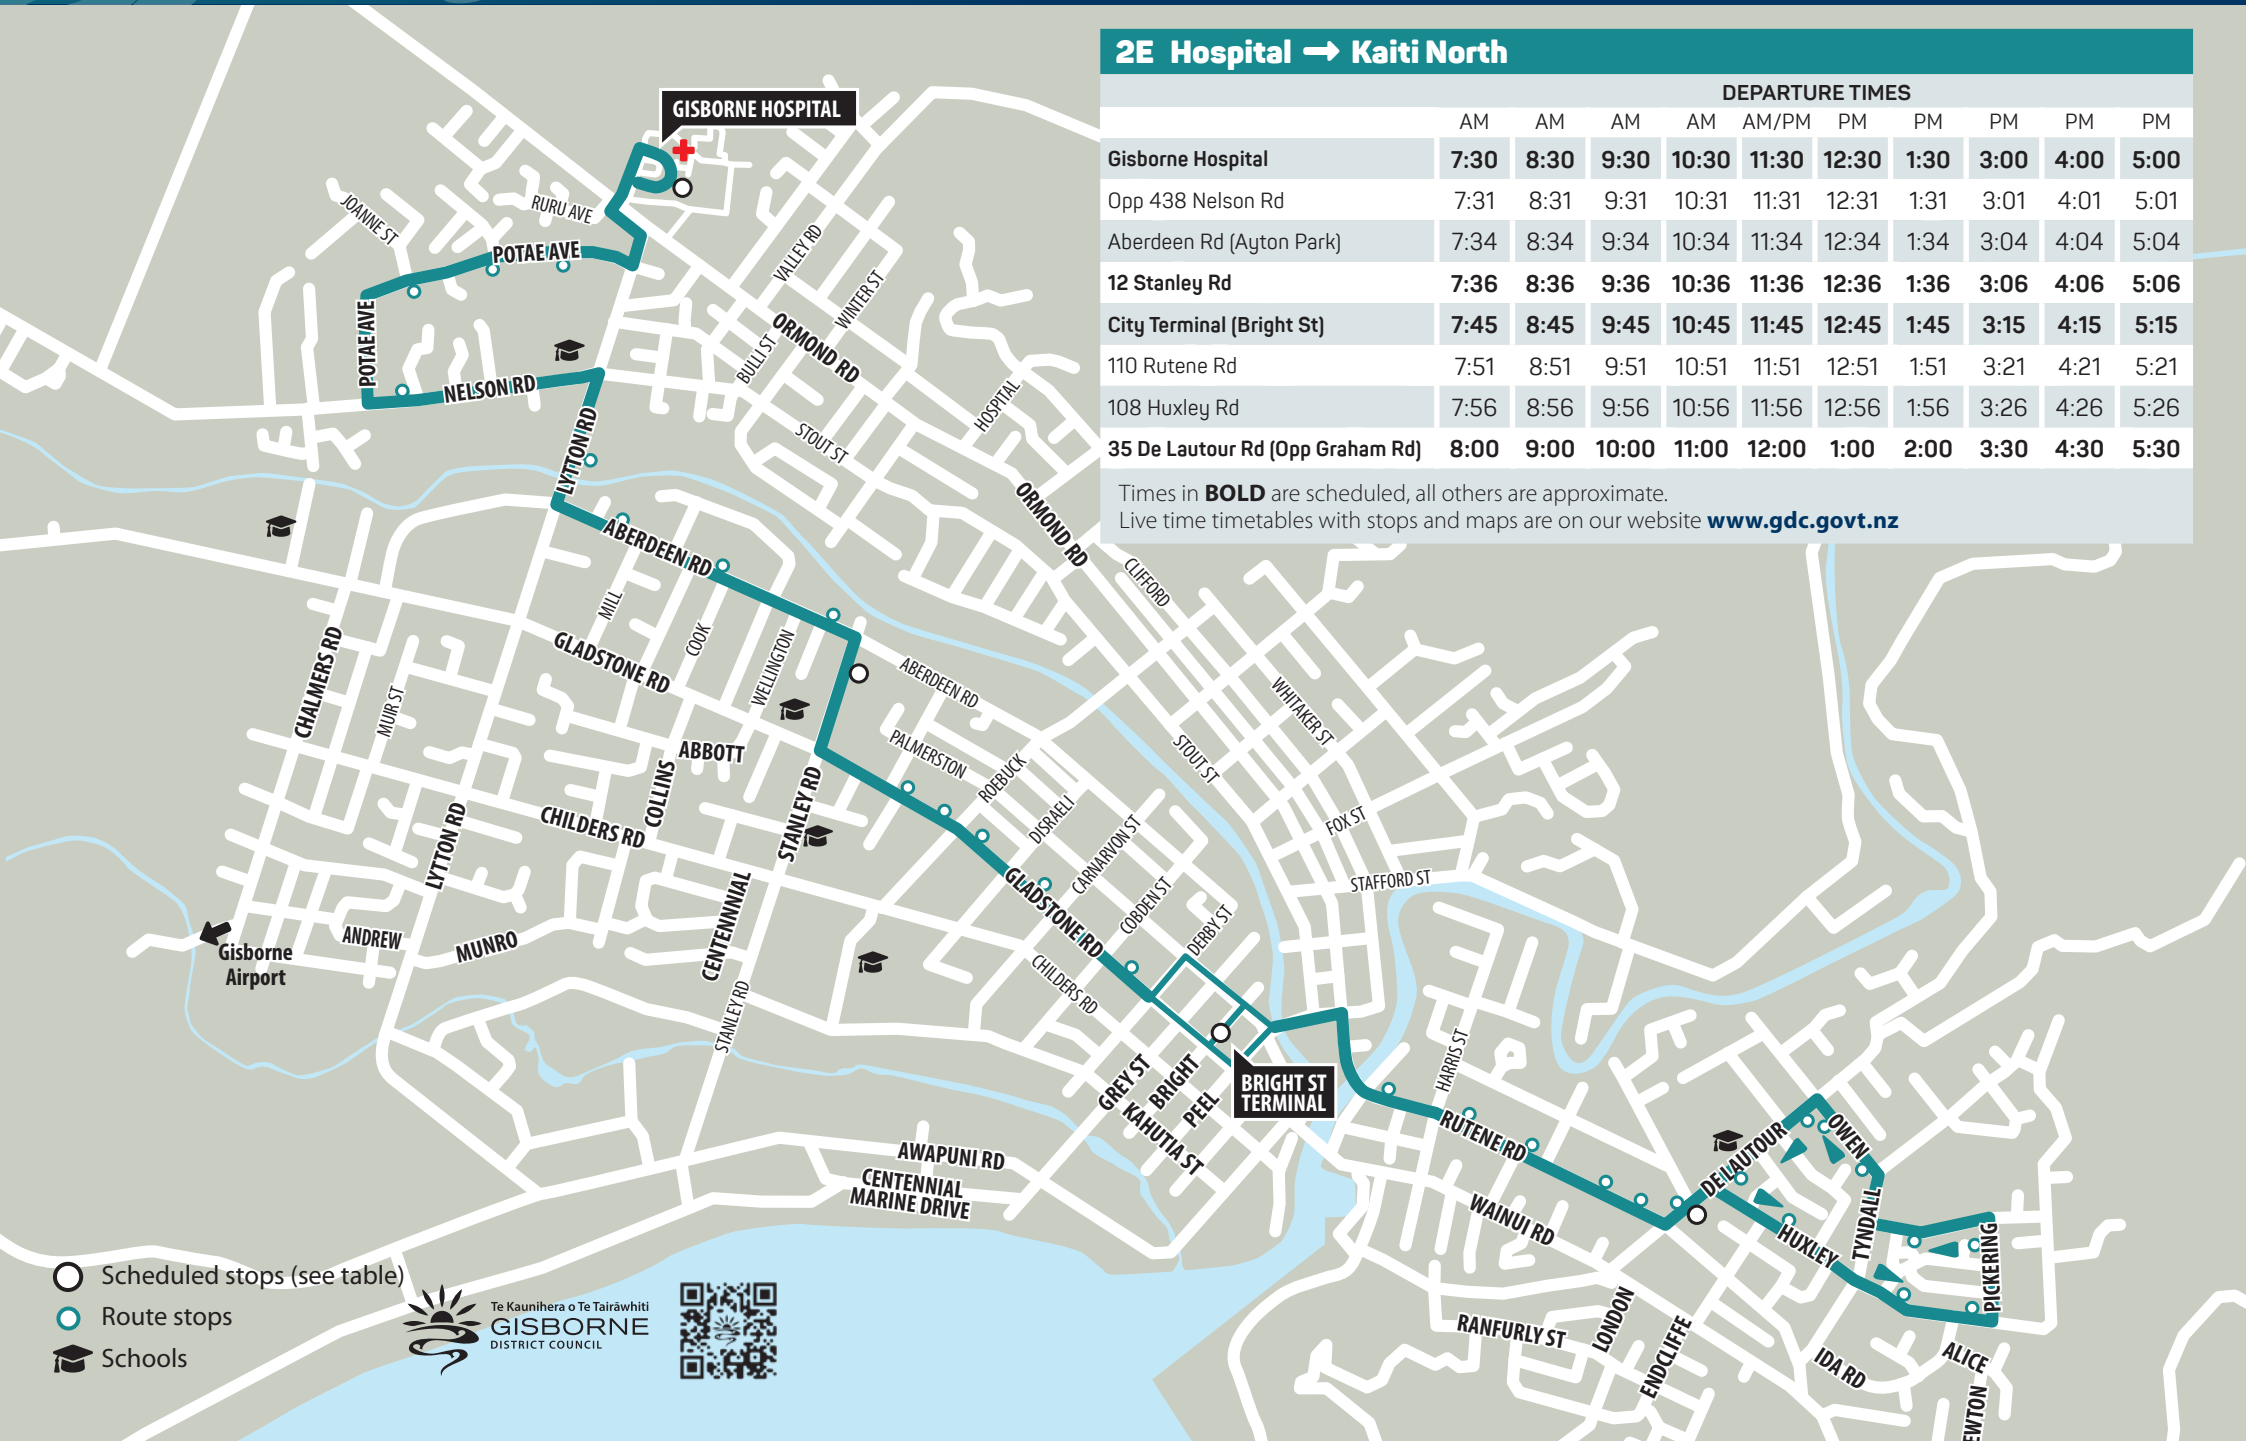

# 2E Hospital to Kaiti North

## 2W Kaiti North → Hospital

|                                  | DEPARTURE TIMES |      |       |       |       |      |      |      |      |      |
|----------------------------------|-----------------|------|-------|-------|-------|------|------|------|------|------|
|                                  | AM              | AM   | AM    | AM    | AM/PM | PM   | PM   | PM   | PM   | PM   |
| 35 De Lautour Rd (Opp Graham Rd) | 8:00            | 9:00 | 10:00 | 11:00 | 12:00 | 1:00 | 2:00 | 3:30 | 4:30 | 5:30 |
| 157 Rutene Rd (Opp Hinaki St)    | 8:04            | 9:04 | 10:04 | 11:04 | 12:04 | 1:04 | 2:04 | 3:34 | 4:34 | 5:34 |
| City Terminal (Bright St)        | 8:14            | 9:14 | 10:14 | 11:14 | 12:14 | 1:14 | 2:14 | 3:44 | 4:44 | 5:44 |
| Countdown Supermarket            | 8:16            | 9:16 | 10:16 | 11:16 | 12:16 | 1:16 | 2:16 | 3:46 | 4:46 | 5:46 |
| 19 Stanley Rd                    | 8:20            | 9:20 | 10:20 | 11:20 | 12:20 | 1:20 | 2:20 | 3:50 | 4:50 | 5:50 |
| Nelson Rd (outside Enterprise)   | 8:23            | 9:23 | 10:23 | 11:23 | 12:23 | 1:23 | 2:23 | 3:53 | 4:53 | 5:53 |
| Gisborne Hospital                | 8:30            | 9:30 | 10:30 | 11:30 | 12:30 | 1:30 | 3:00 | 4:00 | 5:00 | 6:00 |