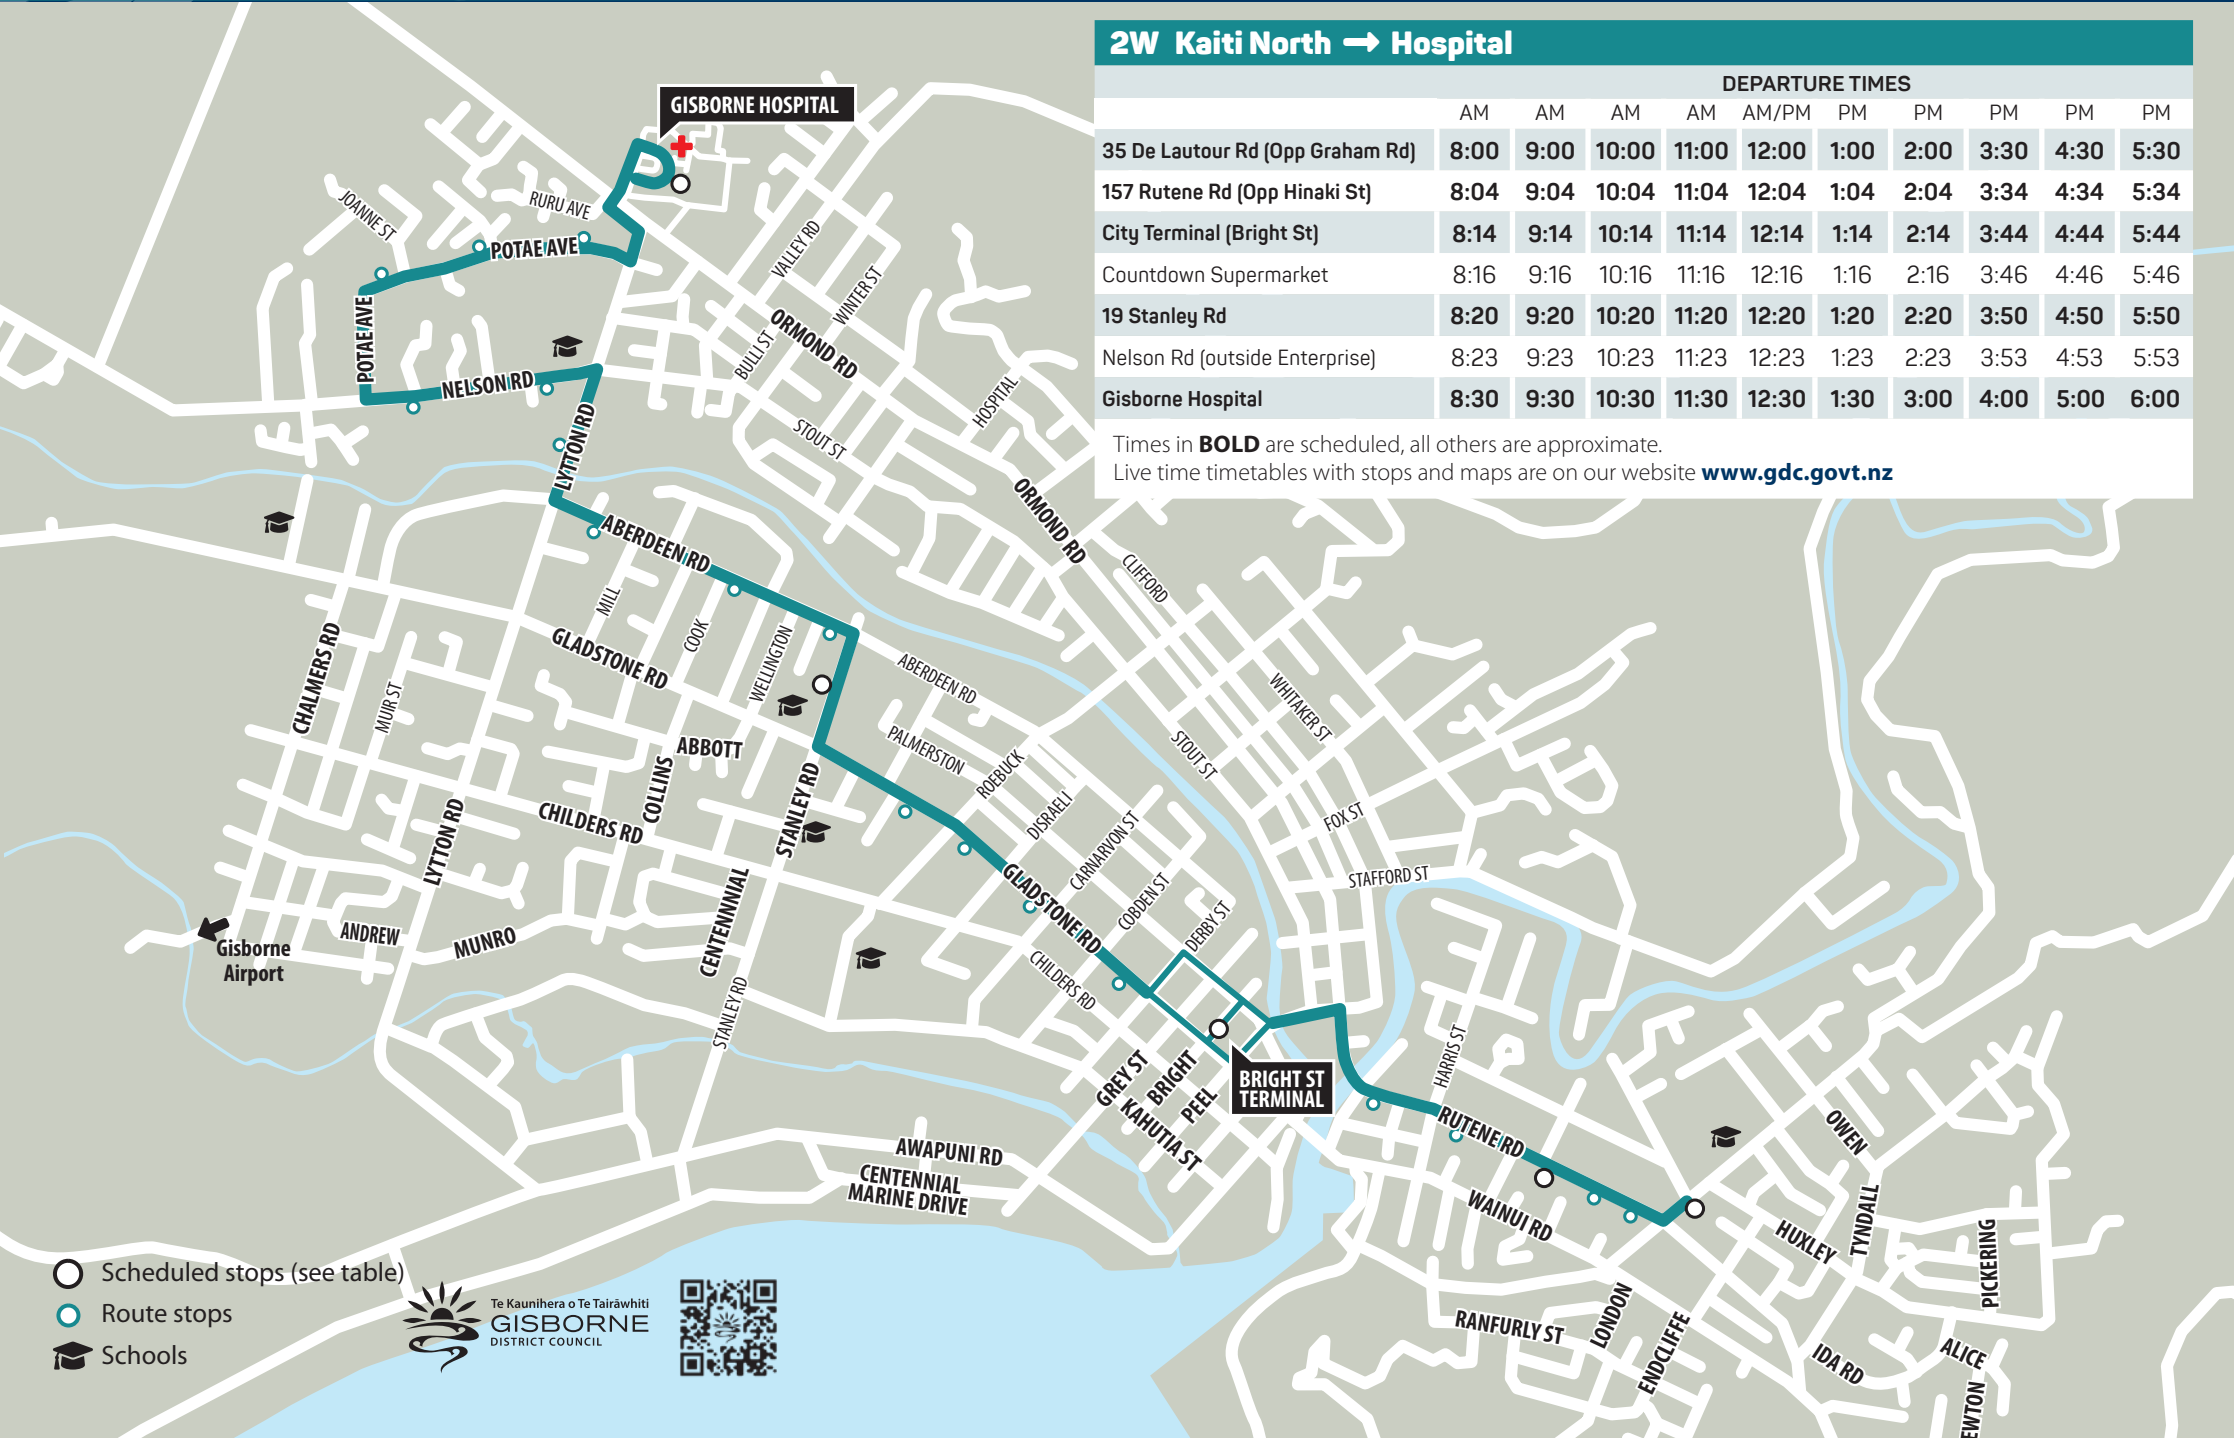

## 2W Kaiti North → Hospital

|                                  | DEPARTURE TIMES |      |       |       |       |      |      |      |      |      |
|----------------------------------|-----------------|------|-------|-------|-------|------|------|------|------|------|
|                                  | AM              | AM   | AM    | AM    | AM/PM | PM   | PM   | PM   | PM   | PM   |
| 35 De Lautour Rd (Opp Graham Rd) | 8:00            | 9:00 | 10:00 | 11:00 | 12:00 | 1:00 | 2:00 | 3:30 | 4:30 | 5:30 |
| 157 Rutene Rd (Opp Hinaki St)    | 8:04            | 9:04 | 10:04 | 11:04 | 12:04 | 1:04 | 2:04 | 3:34 | 4:34 | 5:34 |
| City Terminal (Bright St)        | 8:14            | 9:14 | 10:14 | 11:14 | 12:14 | 1:14 | 2:14 | 3:44 | 4:44 | 5:44 |
| Countdown Supermarket            | 8:16            | 9:16 | 10:16 | 11:16 | 12:16 | 1:16 | 2:16 | 3:46 | 4:46 | 5:46 |
| 19 Stanley Rd                    | 8:20            | 9:20 | 10:20 | 11:20 | 12:20 | 1:20 | 2:20 | 3:50 | 4:50 | 5:50 |
| Nelson Rd (outside Enterprise)   | 8:23            | 9:23 | 10:23 | 11:23 | 12:23 | 1:23 | 2:23 | 3:53 | 4:53 | 5:53 |
| Gisborne Hospital                | 8:30            | 9:30 | 10:30 | 11:30 | 12:30 | 1:30 | 3:00 | 4:00 | 5:00 | 6:00 |