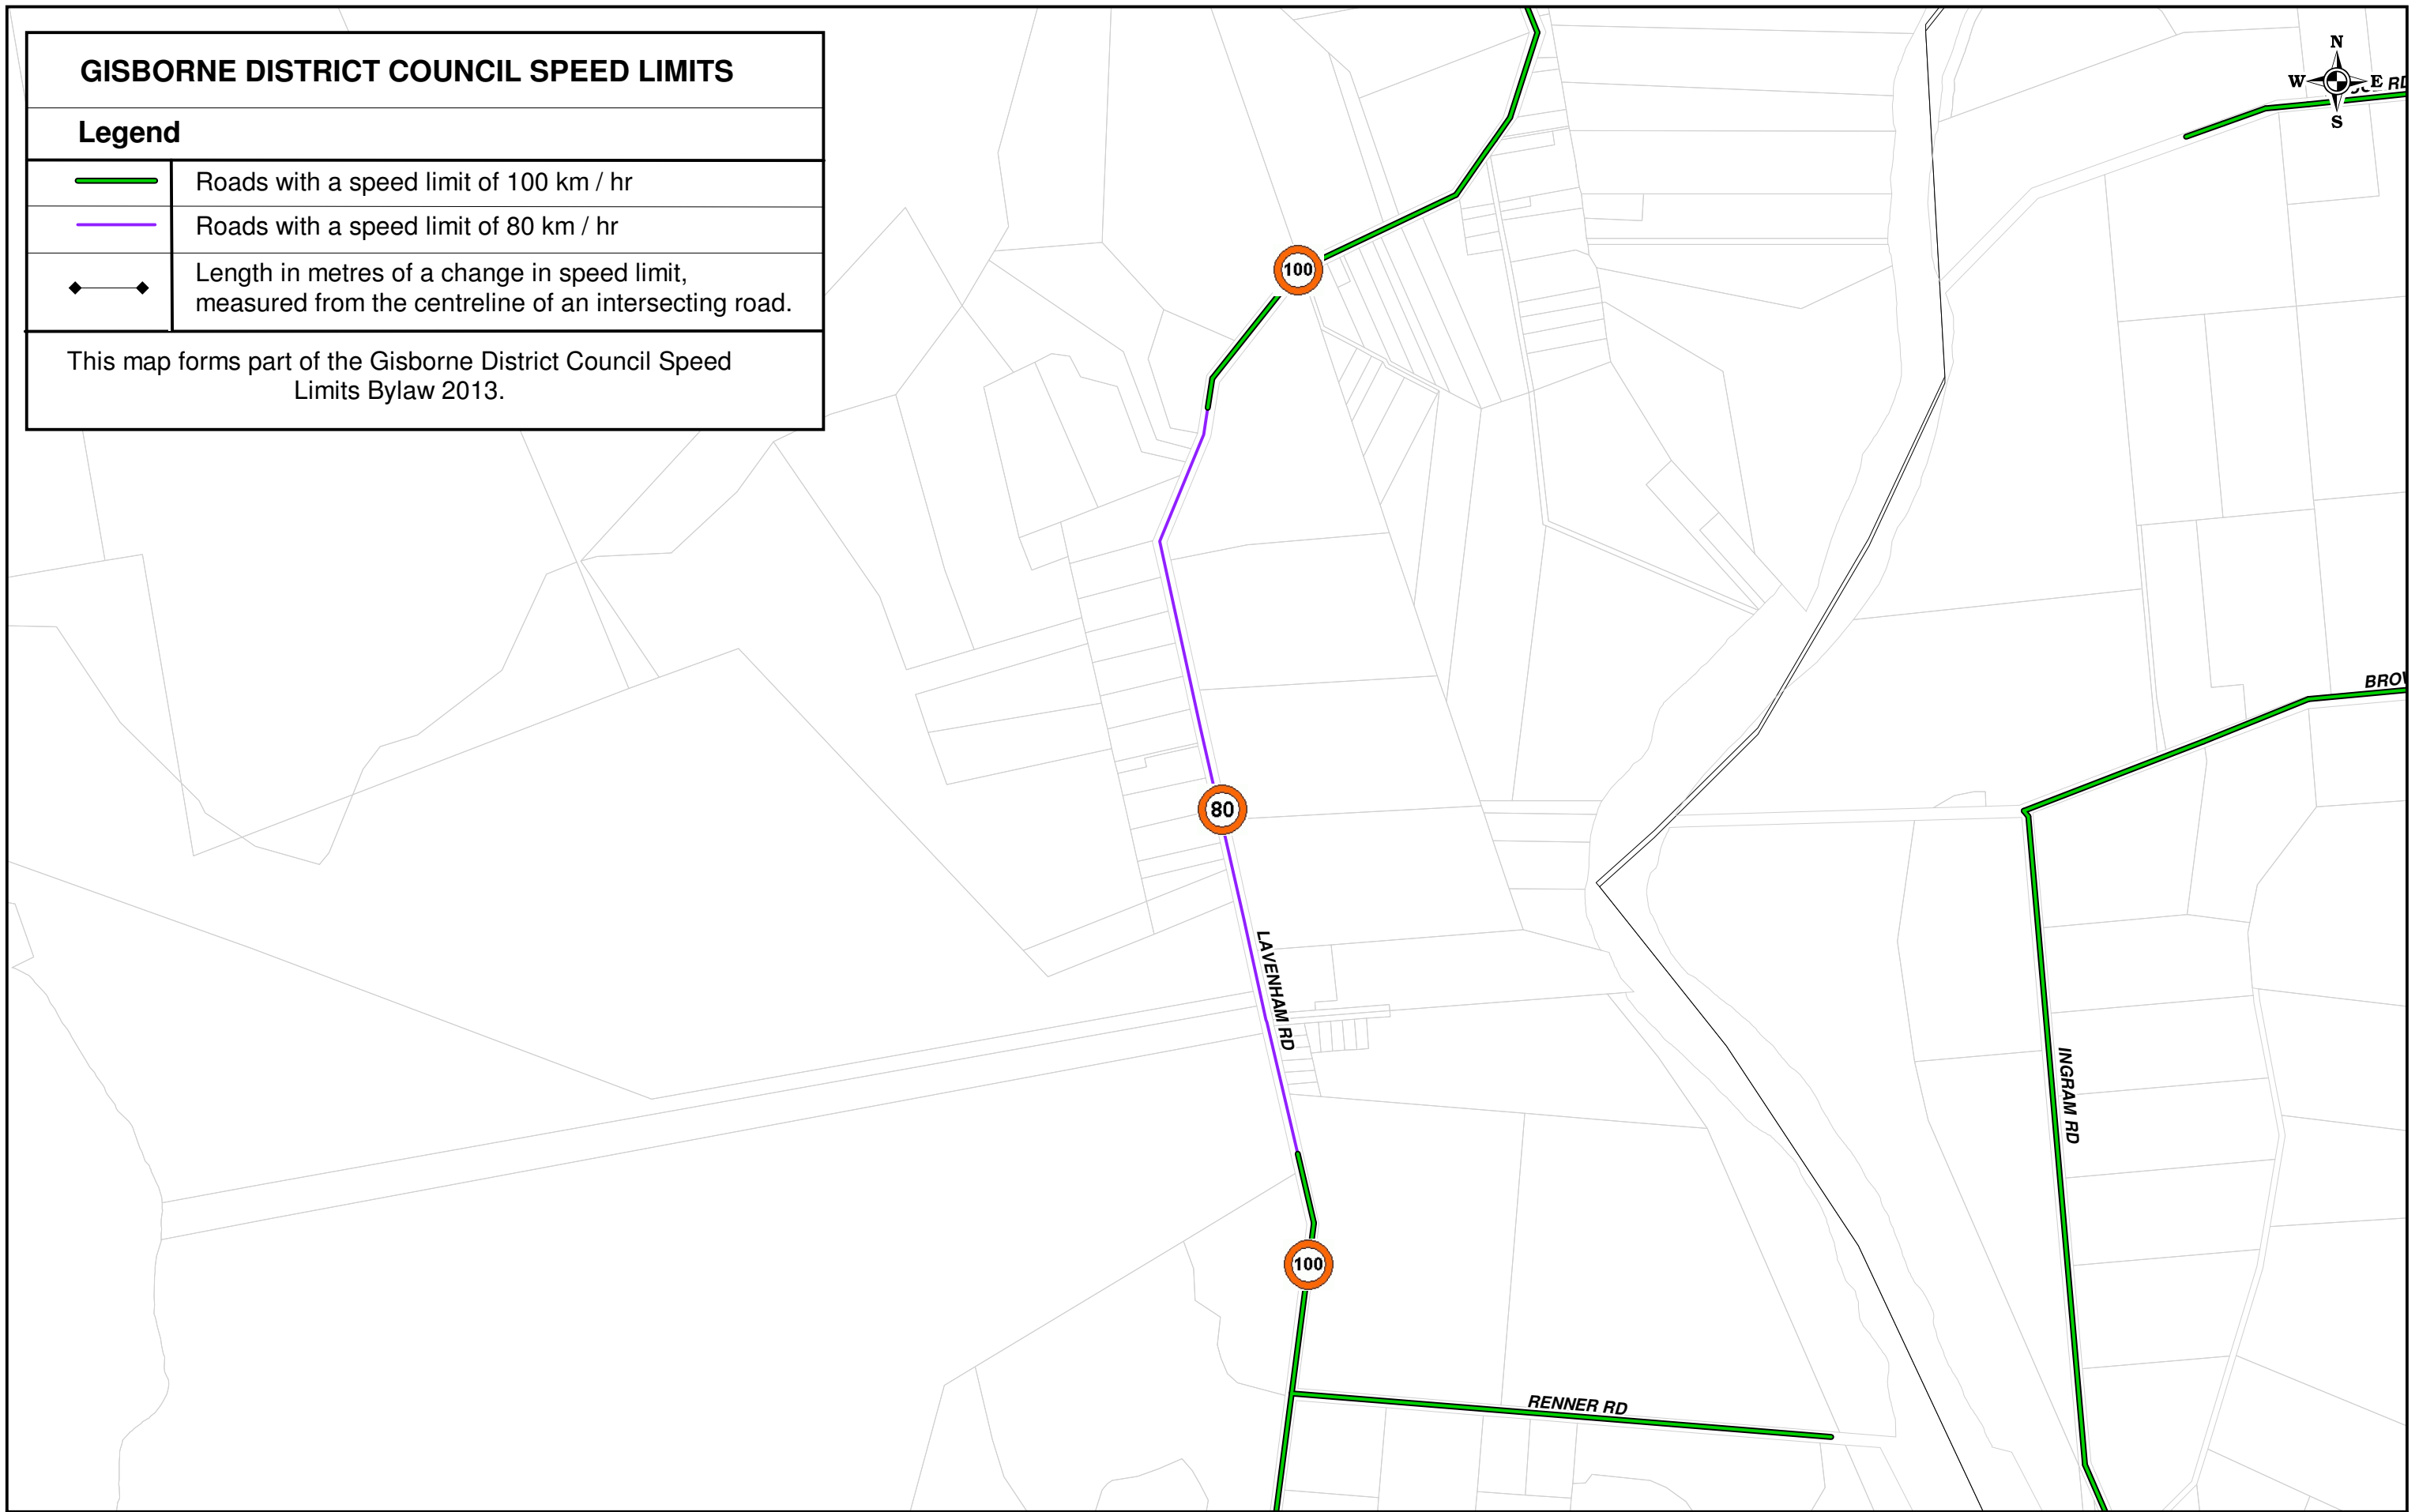

GISBORNE DISTRICT COUNCIL SPEED LIMITS

Legend

	Roads with a speed limit of 100 km / hr
	Roads with a speed limit of 80 km / hr
	Length in metres of a change in speed limit, measured from the centreline of an intersecting road.

This map forms part of the Gisborne District Council Speed Limits Bylaw 2013.

NOTE:

- 1) Speed Limits on the State Highways are not part of the Gisborne District Council Speed Limit Bylaw - Refer NZTA
- 2) This map is part of the Gisborne District Council Speed Limit Bylaws.

GISBORNE DISTRICT COUNCIL SPEED RESTRICTIONS ZONES Lavenham Road Patutahi

SCALE
1 : 10000 (A3)

DATE
Printed 30/10/2013