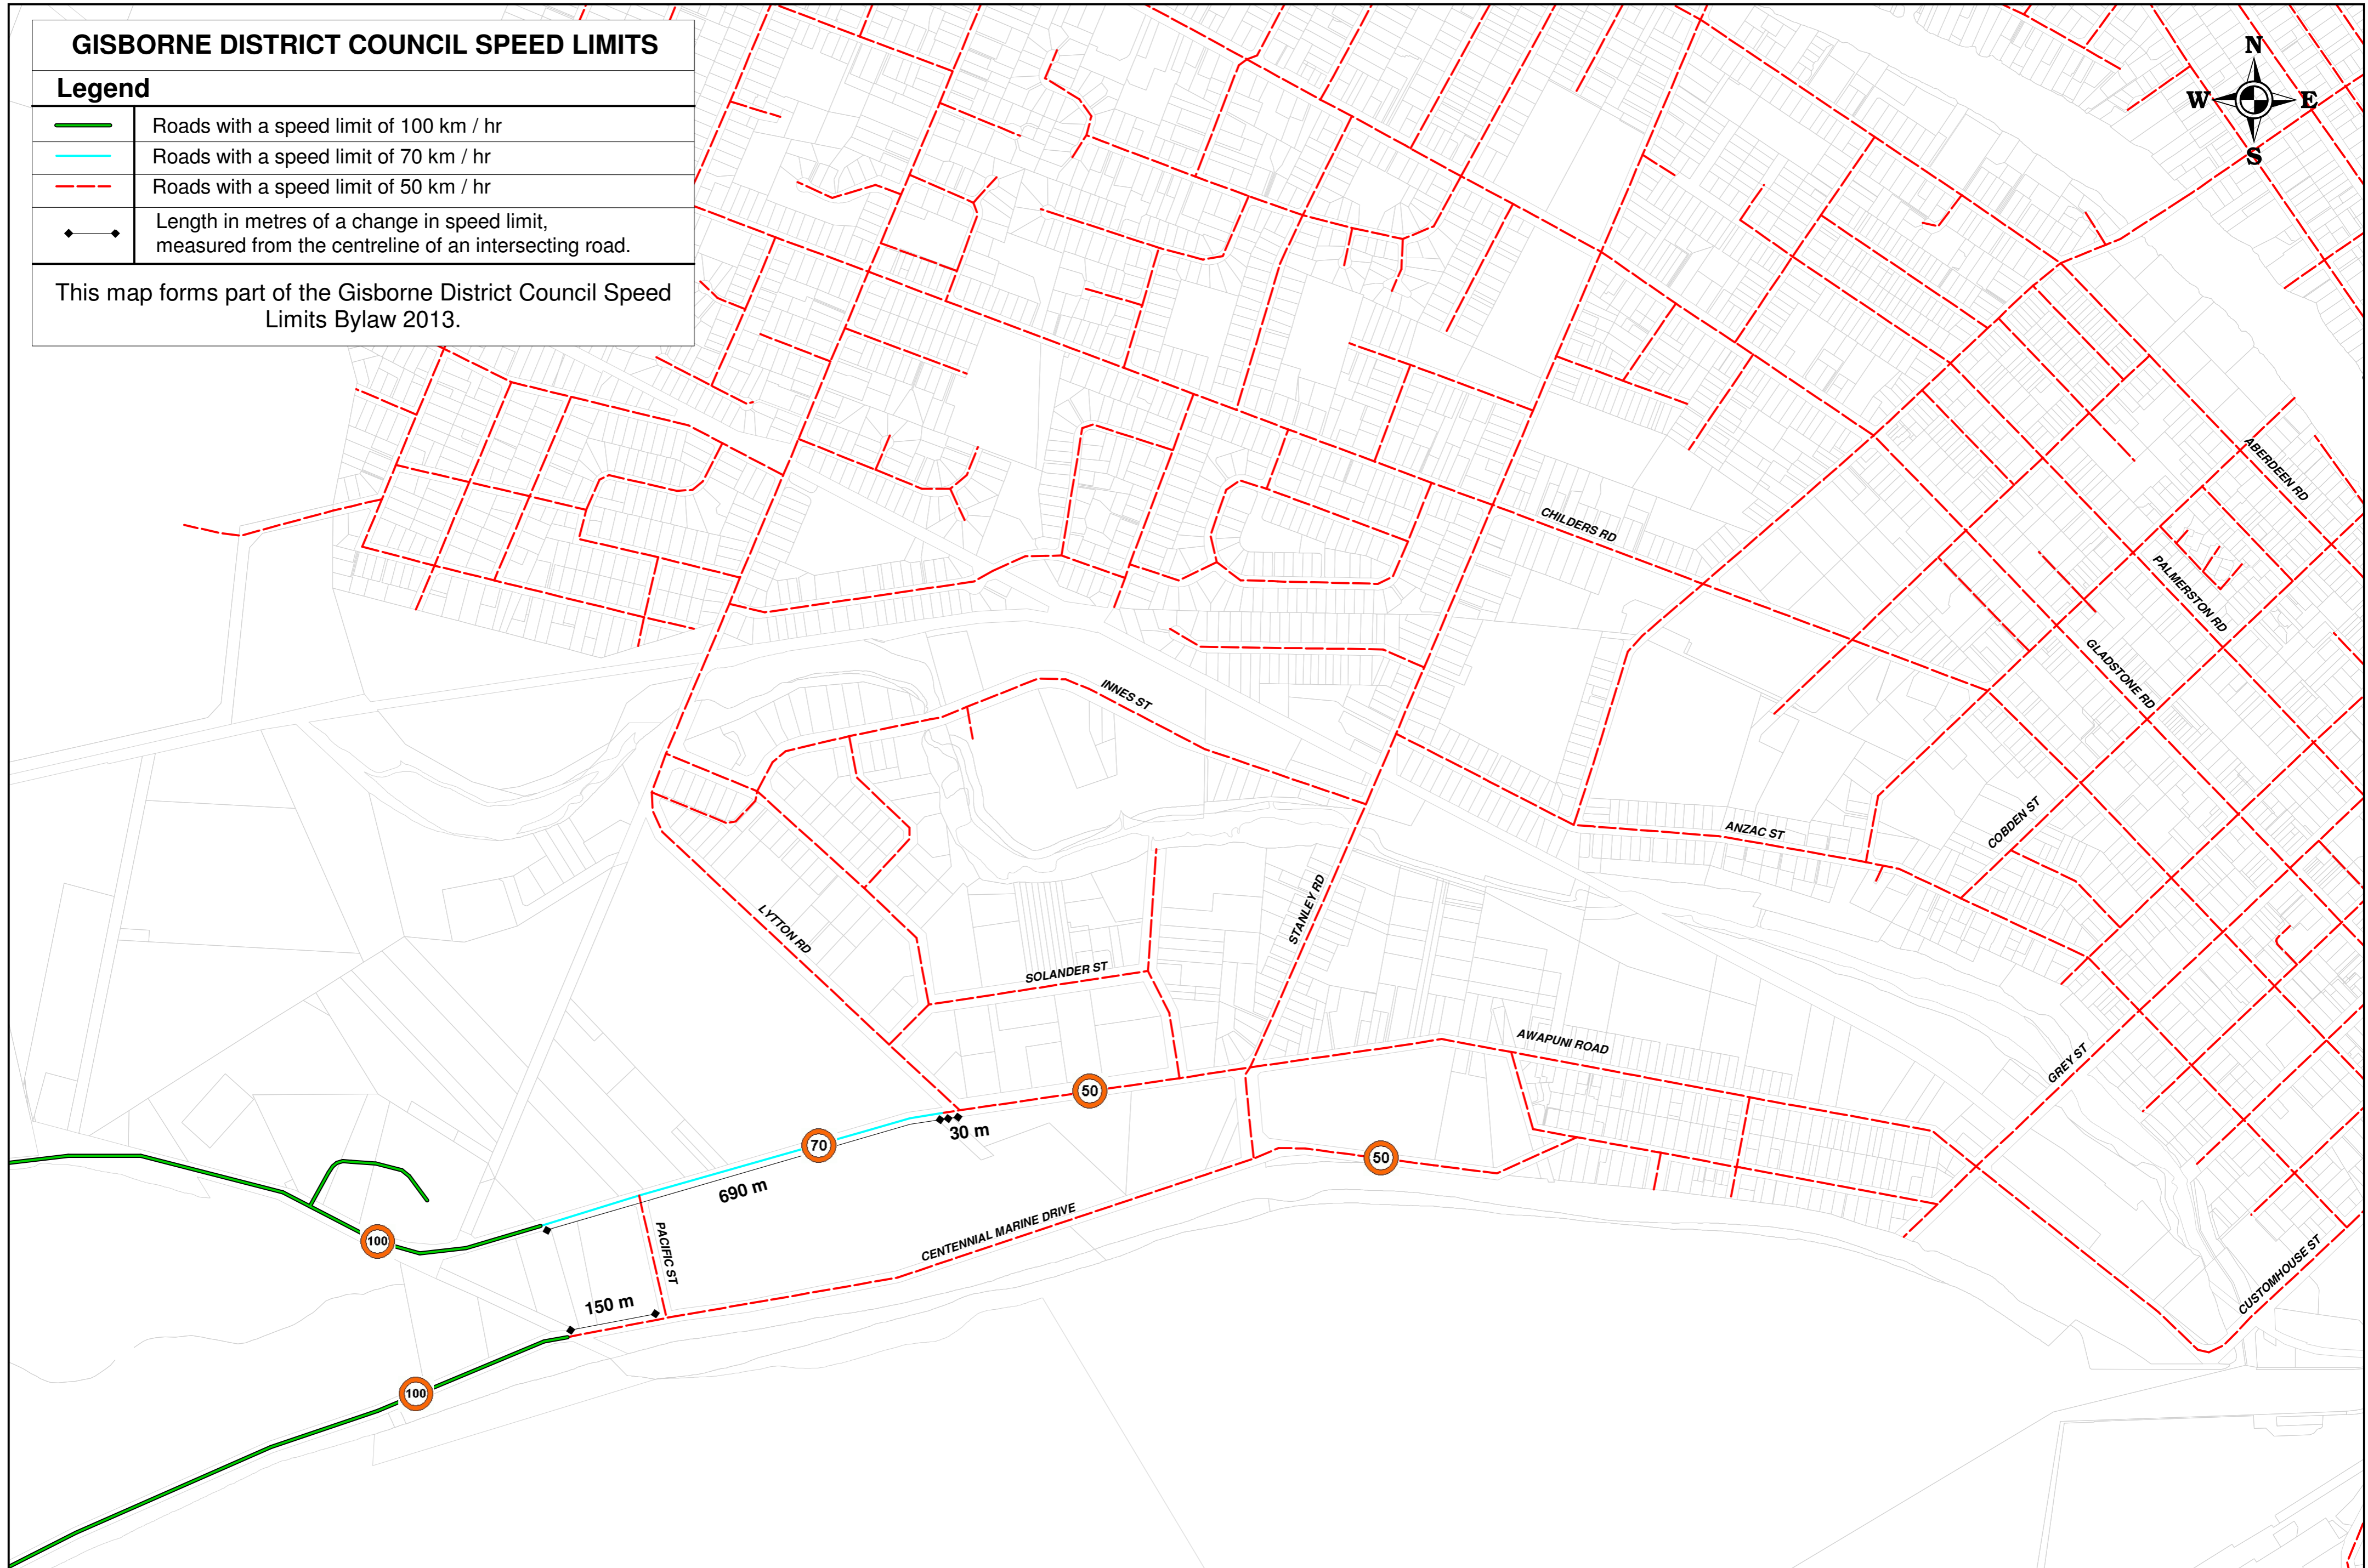

GISBORNE DISTRICT COUNCIL SPEED LIMITS

Legend

- Roads with a speed limit of 100 km / hr
- Roads with a speed limit of 70 km / hr
- Roads with a speed limit of 50 km / hr
- ◆◆◆◆◆ Length in metres of a change in speed limit, measured from the centreline of an intersecting road.

This map forms part of the Gisborne District Council Speed Limits Bylaw 2013.

1) Speed Limits on the State Highways are not part of the Gisborne District Council Speed Limit Bylaw - Refer NZTA

2) This map is part of the Gisborne District Council Speed Limit Bylaws.

GISBORNE DISTRICT COUNCIL SPEED RESTRICTIONS ZONES Gisborne City Sheet 2 of 4

SCALE
1 : 7,000 (A2)

DATE
Printed 31/10/2013